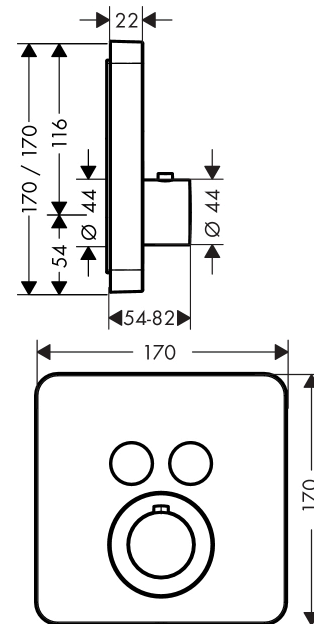

### Description

**product features**

- 2 functions
- simultaneous use of several outlets
- Select push-button on/off control for 2 outlets
- flow rate upper outlet: 25 l/min
- flow rate lower outlet: 23 l/min
- thermostat cartridge
- safety lock at 40° C
- temperature limitation adjustable
- connection type: basic set
- Thermostat is delivered with buttons hand shower and Rain large

### Scale drawing