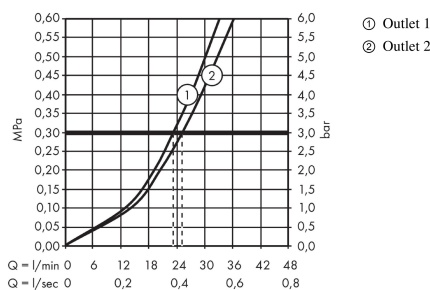

Flowchart

seaofwhite

Suite 4 | 22 King Edward Road
OSBORNE PARK WA 6017
T 08 9344 1500
W seaofwhite.com.au