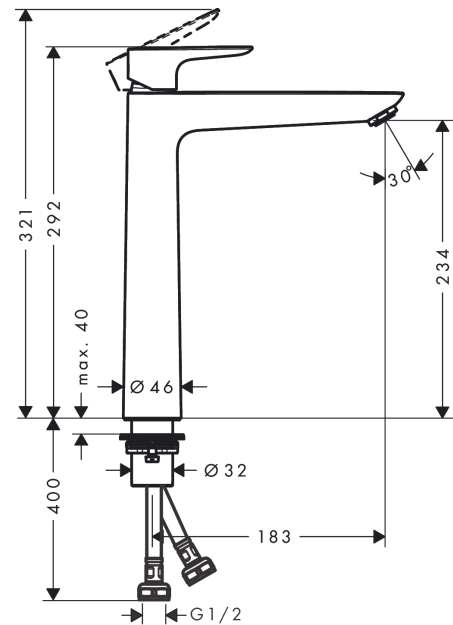

Talis E
Single lever basin mixer 240 without waste set
Surfaces: **Chrome** Article Number: **71717003**

Description

product features

- ComfortZone 190
- handle variant: lever handle
- projection 166 mm
- normal spray
- suitable for continuous flow water heaters
- connection dimension: DN15
- not included: waste set

Technology

Certificates

Product image

Scale drawing

Flowchart