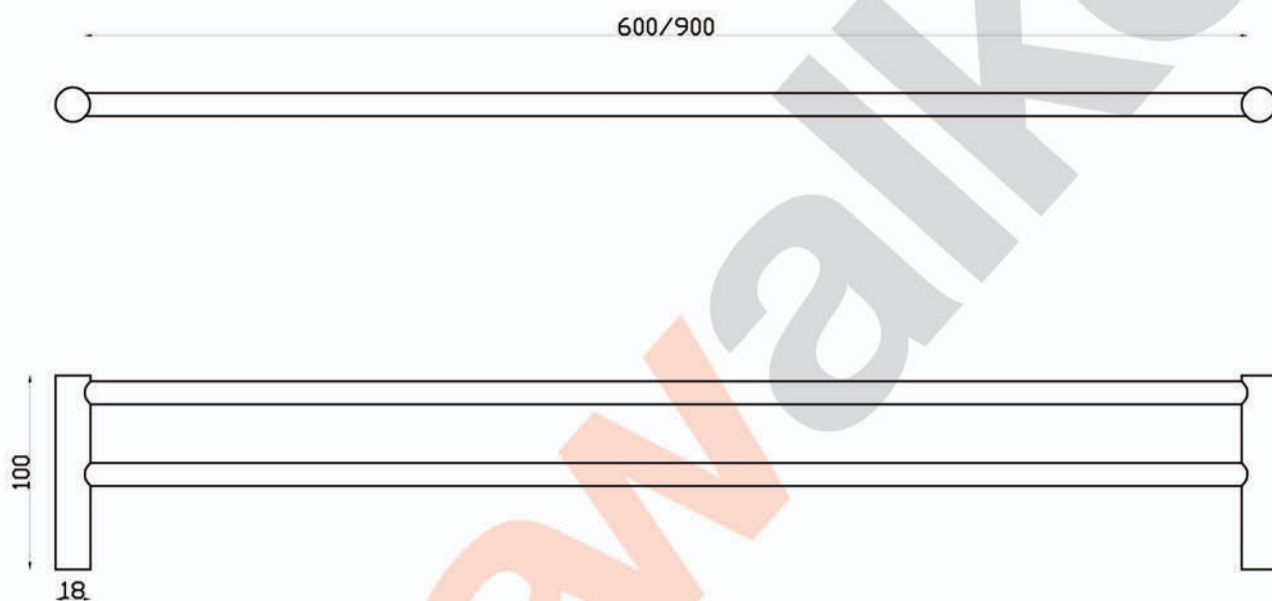

# ICON

A69.57 Towel Rail Double

aw™

seaofwhite

Suite 4 | 22 King Edward Road

OSBORNE PARK WA 6017

T 08 9344 1500

W [seaofwhite.com.au](http://seaofwhite.com.au)