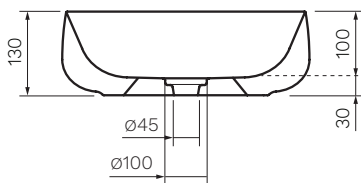

Seed ø450 Basin

Product Code: VA24.XX - Bench Mount

(see colour codes below)

Seed collection, designed by Prospero Rasulo, was born from the idea of a seed that generates a form when fed.

Colour & Finish — White Gloss, White Matt (01), Black Gloss (02), Black Matt (22), Zolfo (90), Nuvola (91), Tempesta (92), Laguna (93), Basento (94), Velato (95), Oceano (96)

Material — Ceramic

W x D x H — ø450 x 130mm

Tap Holes — 0

Overflow — No

Bowl Capacity — 9 Litres

Waste Outlet — 32mm Universal Plug & Waste with matching ceramic cover or 32mm Constant Flow Waste (TA70552 or TA70553) to be ordered separately