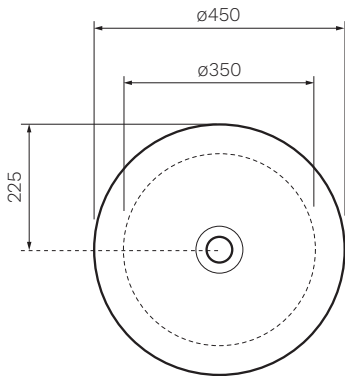

Seed ø450 Basin

Product Code: VA24.XX - Bench Mount

(see colour codes below)

Seed collection, designed by Prospero Rasulo, was born from the idea of a seed that generates a form when fed.

Colour & Finish — White Gloss, White Matt (01), Black Gloss (02), Black Matt (22), Zolfo (90), Nuvola (91), Tempesta (92), Laguna (93), Basento (94), Velato (95), Oceano (96)

Material — Ceramic

W x D x H — ø450 x 130mm

Tap Holes — 0

Overflow — No

Bowl Capacity — 9 Litres

Waste Outlet — 32mm Universal Plug & Waste with matching ceramic cover or 32mm Constant Flow Waste (TA70552 or TA70553) to be ordered separately