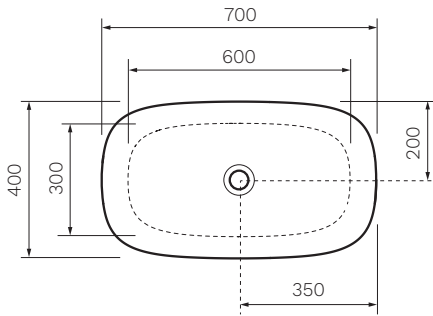

Seed 700 x 400 Basin

Product Code: VA04.XX - Bench Mount

(see colour codes below)

Seed collection, designed by Prospero Rasulo, was born from the idea of a seed that generates a form when fed.

Colour & Finish — White Gloss, White Matt (01), Black Gloss (02), Black Matt (22), Zolfo (90), Nuvola (91), Tempesta (92), Laguna (93), Basento (94), Velato (95), Oceano (96)

Material — Ceramic

W x D x H — 700 x 400 x 130mm

Tap Holes — 0

Overflow — No

Bowl Capacity — 14.5 Litres

Waste Outlet — 32mm Universal Plug & Waste with matching ceramic cover (supplied) or 32mm Constant Flow Waste (TA70552 or TA70553) to be ordered separately