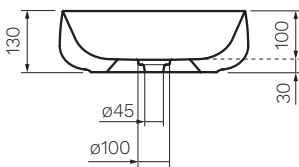

Seed 700 x 400 Basin

Product Code: VA04.XX - Bench Mount

(see colour codes below)

Seed collection, designed by Prospero Rasulo, was born from the idea of a seed that generates a form when fed.

Colour & Finish — White Gloss, White Matt (01), Black Gloss (02), Black Matt (22), Zolfo (90), Nuvola (91), Tempesta (92), Laguna (93), Basento (94), Velato (95), Oceano (96)

Material — Ceramic

W x D x H — 700 x 400 x 130mm

Tap Holes — 0

Overflow — No

Bowl Capacity — 14.5 Litres

Waste Outlet — 32mm Universal Plug & Waste with matching ceramic cover (supplied) or 32mm Constant Flow Waste (TA70552 or TA70553) to be ordered separately