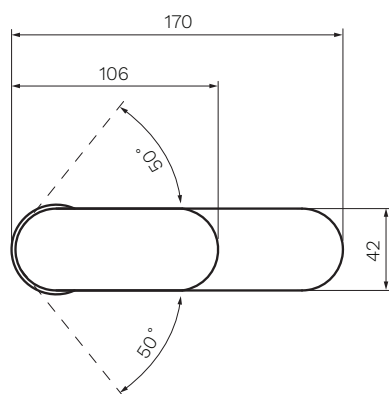

seaofwhite

Suite 4 | 22 King Edward Road
OSBORNE PARK WA 6017
T 08 9344 1500
W seaofwhite.com.au

Elli II Basin Mixer

Product Code: E2.01-1H.XX

(see colour codes below)

The Elli II collection of bathroom and kitchen tapware combines strong styling and solid construction. Elli II is available in several, highly durable special finishes.

Polished
Chrome

Matt
Black

Brushed
Nickel

Brushed
Brass

Fucile

Colour & Finish — Chrome Polished, Black Matt (02), Brushed Nickel (41),
Brushed Brass (46), Fucile (50)

Material — Brass

W x D x H — $\varnothing 46 \times 170 \times 145$ mm

Operation — Tilt and Turn

Outlet Type — 126mm Reach. Angle of Flow adjustable

Application — Basin

WELS — 6 STAR 4.5L/min Flow

Warranty — 15 Years (Conditions Apply)

PARISI