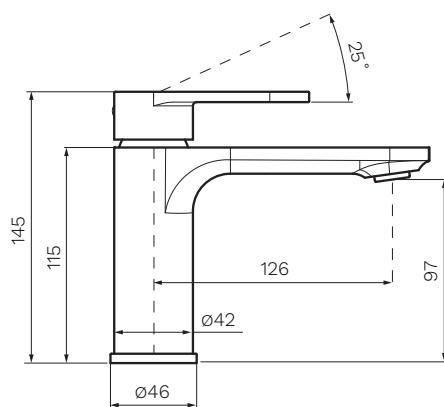

seaofwhite

Suite 4 | 22 King Edward Road
OSBORNE PARK WA 6017
T 08 9344 1500
W seaofwhite.com.au

Elli II Basin Mixer

Product Code: E2.01-1H.XX

(see colour codes below)

The Elli II collection of bathroom and kitchen tapware combines strong styling and solid construction. Elli II is available in several, highly durable special finishes.

Polished
Chrome

Matt
Black

Brushed
Nickel

Brushed
Brass

Fucile

Colour & Finish — Chrome Polished, Black Matt (02), Brushed Nickel (41),
Brushed Brass (46), Fucile (50)

Material — Brass

W x D x H — $\varnothing 46 \times 170 \times 145$ mm

Operation — Tilt and Turn

Outlet Type — 126mm Reach. Angle of Flow adjustable

Application — Basin

WELS — 6 STAR 4.5L/min Flow

Warranty — 15 Years (Conditions Apply)

PARISI