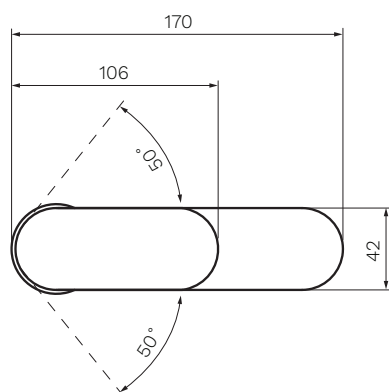

seaofwhite

Suite 4 | 22 King Edward Road
OSBORNE PARK WA 6017

T 08 9344 1500

W seaofwhite.com.au

Elli II High Basin Mixer

Product Code: E2.01-1HH120.XX

(see colour codes below)

The Elli MKII collection of bathroom and kitchen tapware combines strong styling and solid construction. Elli MKII is available in several, highly durable special finishes.

Polished
Chrome

Matt
Black

Brushed
Nickel

Brushed
Brass

Fucile

Colour & Finish — Chrome Polished, Black Matt (02), Brushed Nickel (41),
Brushed Brass (46), Fucile (50)

Material — Brass

W x D x H — $\varnothing 46 \times 170 \times 265\text{mm}$

Operation — Tilt and Turn

Outlet Type — 126mm Reach. Angle of Flow adjustable

Application — Basin

WELS — 6 STAR 4.5L/min Flow

Warranty — 15 Years (Conditions Apply)

PARISI