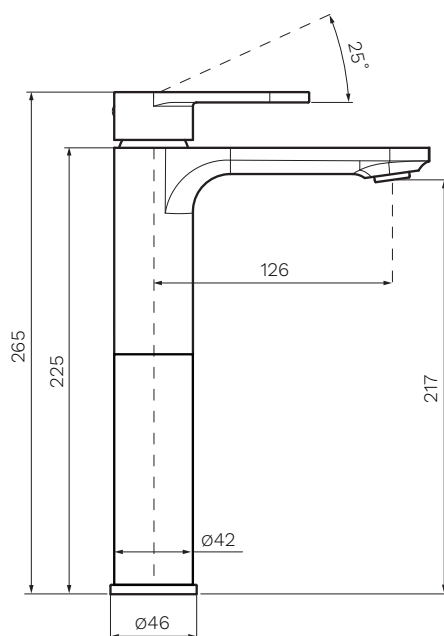

seaofwhite

Suite 4 | 22 King Edward Road
OSBORNE PARK WA 6017

T 08 9344 1500

W seaofwhite.com.au

Elli II High Basin Mixer

Product Code: E2.01-1HH120.XX

(see colour codes below)

The Elli MKII collection of bathroom and kitchen tapware combines strong styling and solid construction. Elli MKII is available in several, highly durable special finishes.

Polished
Chrome

Matt
Black

Brushed
Nickel

Brushed
Brass

Fucile

Colour & Finish — Chrome Polished, Black Matt (02), Brushed Nickel (41),
Brushed Brass (46), Fucile (50)

Material — Brass

W x D x H — $\varnothing 46 \times 170 \times 265\text{mm}$

Operation — Tilt and Turn

Outlet Type — 126mm Reach. Angle of Flow adjustable

Application — Basin

WELS — 6 STAR 4.5L/min Flow

Warranty — 15 Years (Conditions Apply)

PARISI