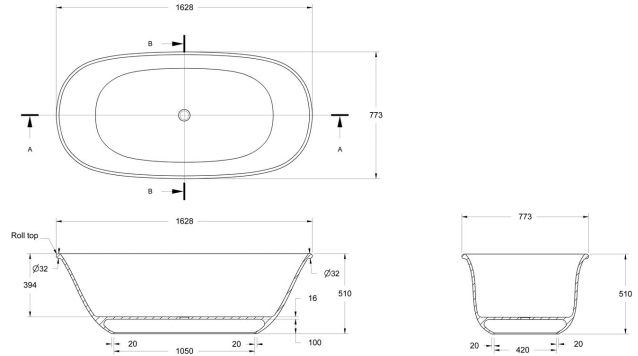

Blanche 162 x 74 TitanCast Bath - Satin Silk White

Code: BL1620TCB

seaofwhite

Suite 4 | 22 King Edward Road
OSBORNE PARK WA 6017
T 08 9344 1500
W seaofwhite.com.au

BATHROOM | KITCHEN | LAUNDRY | TRADITIONAL & HAMPTONS STYLE SPECIALISTS

Specifications

- Material: TitanCast Solid Surface
- Inclusions: Adjustable flexible outlet pipe to connect
- Requires Waste: 40mm waste without overflow
- Optional TitanCast Pop-Up Waste is also available
- Weight: 80kg
- Made in South Africa
- Satin Silk is stocked in Australia
- Gloss white and special finish colours are available on request.
- Leadtime: 16-18 weeks from date of order for gloss white and special finishes.