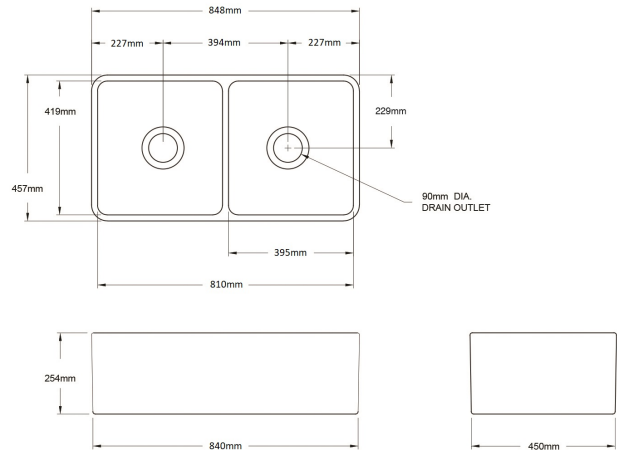

Novi 85 x 46 Fine Fireclay Matte White Butler Sink

Code: NO853FS-MW

BATHROOM | KITCHEN | LAUNDRY | TRADITIONAL & HAMPTONS STYLE SPECIALISTS

Specifications

- Material: Fine Fireclay
- Finish: Matte White
- Waste Outlets Included: 90x50mm Basket Wastes
- Mounting options: Butler (front showing), Counter Top (glazed on all 4 sides), Under Counter (framework required)
- Capacity per bowl: 34L
- Suitable for use with food waste disposer – we recommend purchase of an extended flange and a model with anti-vibration collar
- This sink is reversible, so it can be installed with flat or ribbed/farmhouse side facing out.
- Note: Fine Fireclay is a natural product and therefore subject to variations. This should be seen as a quality that adds to its unique natural beauty. Variations +/- 2% to the specifications are common and acceptable and are within industry tolerance. We always recommend the cabinet maker and stone provider has the actual sink with them to measure before making cabinetry or cutting stone. For more information please visit our Installation Care & Warranty page or Contact Us.
- This sink is reversible, so it can be installed with flat or ribbed/farmhouse side facing out.