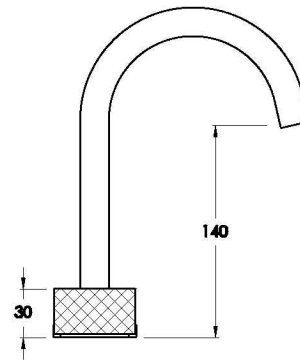

Brodware

HALO BASIN SET WITH KNURLED HANDLES

1.9500.00.7.XX

seaofwhite

Suite 4 | 22 King Edward Road
OSBORNE PARK WA 6017
T 08 9344 1500
W seaofwhite.com.au

PRODUCT DIMENSIONS:

Front view

Side view:

Top view:

Available for purchase through selected distributors only.

XX suffix indicates finish – SEE WEBSITE FOR COLOUR CODE
Dimensions subject to change without notice
All dimensions are approximate
A = approximate distance
Copyright ©Brodware 2021