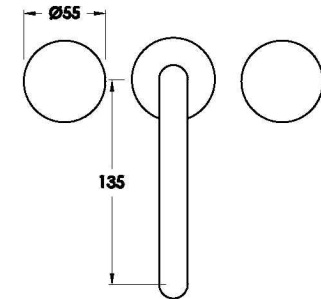

Brodware

HALO BASIN SET WITH KNURLED HANDLES

1.9500.00.7.XX

seaofwhite

Suite 4 | 22 King Edward Road
OSBORNE PARK WA 6017
T 08 9344 1500
W seaofwhite.com.au

PRODUCT DIMENSIONS:

Front view

Side view:

Top view:

Available for purchase through selected distributors only.

XX suffix indicates finish – SEE WEBSITE FOR COLOUR CODE
Dimensions subject to change without notice
All dimensions are approximate
A = approximate distance
Copyright ©Brodware 2021