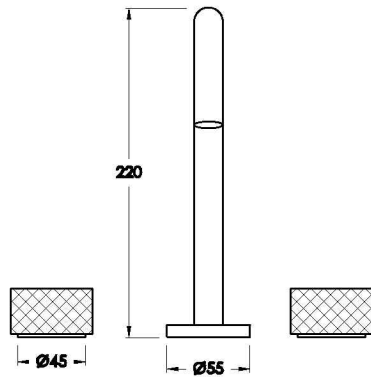

Brodware

HALO BASIN SET WITH KNURLED HANDLES

1.9500.00.7.XX

seaofwhite

Suite 4 | 22 King Edward Road
OSBORNE PARK WA 6017
T 08 9344 1500
W seaofwhite.com.au

PRODUCT DIMENSIONS:

Front view

Side view:

Top view:

Available for purchase through selected distributors only.

XX suffix indicates finish – SEE WEBSITE FOR COLOUR CODE
Dimensions subject to change without notice
All dimensions are approximate
A = approximate distance
Copyright ©Brodware 2021