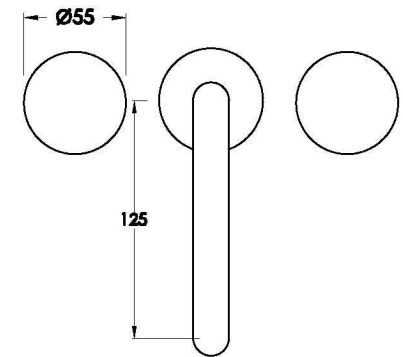

## HALO BASIN SET WITH KNURLED HANDLES

1.9500.80.7.XX

seaofwhite

Suite 4 | 22 King Edward Road  
OSBORNE PARK WA 6017  
T 08 9344 1500  
W [seaofwhite.com.au](http://seaofwhite.com.au)

### PRODUCT DIMENSIONS:

Front view

Side view:

Top view:

Available for purchase through selected distributors only.

XX suffix indicates finish – SEE WEBSITE FOR COLOUR CODE  
Dimensions subject to change without notice  
All dimensions are approximate  
A = approximate distance  
Copyright ©Brodware 2021