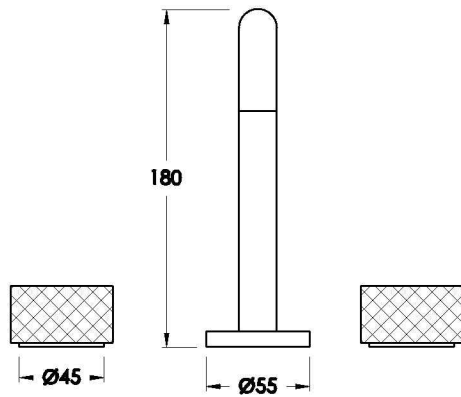

## HALO BASIN SET WITH KNURLED HANDLES

1.9500.80.7.XX

seaofwhite

Suite 4 | 22 King Edward Road  
OSBORNE PARK WA 6017  
T 08 9344 1500  
W [seaofwhite.com.au](http://seaofwhite.com.au)

### PRODUCT DIMENSIONS:

Front view

Side view:

Top view:

Available for purchase through selected distributors only.

XX suffix indicates finish – SEE WEBSITE FOR COLOUR CODE  
Dimensions subject to change without notice  
All dimensions are approximate  
A = approximate distance  
Copyright ©Brodware 2021