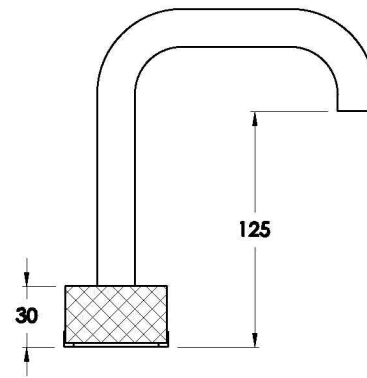

## HALO BASIN SET WITH KNURLED HANDLES

1.9500.80.7.XX

seaofwhite

Suite 4 | 22 King Edward Road  
OSBORNE PARK WA 6017  
T 08 9344 1500  
W [seaofwhite.com.au](http://seaofwhite.com.au)

### PRODUCT DIMENSIONS:

Front view

Side view:

Top view:

Available for purchase through selected distributors only.

XX suffix indicates finish – SEE WEBSITE FOR COLOUR CODE  
Dimensions subject to change without notice  
All dimensions are approximate  
A = approximate distance  
Copyright ©Brodware 2021