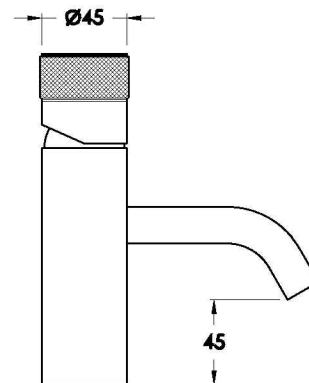

Brodware

HALO BASIN MIXER WITH KNURLED HANDLE

1.9502.00.7.XX

seaofwhite

Suite 4 | 22 King Edward Road
OSBORNE PARK WA 6017
T 08 9344 1500
W seaofwhite.com.au

PRODUCT DIMENSIONS:

Front view

Side view:

Top view: