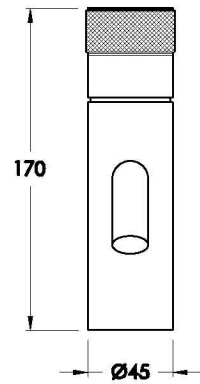

Brodware

HALO BASIN MIXER WITH KNURLED HANDLE

1.9502.00.7.XX

seaofwhite

Suite 4 | 22 King Edward Road
OSBORNE PARK WA 6017
T 08 9344 1500
W seaofwhite.com.au

PRODUCT DIMENSIONS:

Front view

Side view:

Top view: