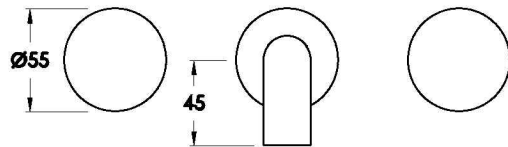

Brodware

HALO WALL SET WITH KNURLED HANDLES

1.9505.00.7.XX

1.9505.50.7.XX: Flow controlled variant

seaofwhite

Suite 4 | 22 King Edward Road
OSBORNE PARK WA 6017
T 08 9344 1500
W seaofwhite.com.au

PRODUCT DIMENSIONS:

Front view

Side view:

Top view:

Available for purchase through selected distributors only.

XX suffix indicates finish – SEE WEBSITE FOR COLOUR CODE
Dimensions subject to change without notice
All dimensions are approximate
A = approximate distance
Copyright ©Brodware 2021