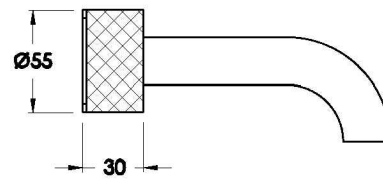

Brodware

HALO WALL SET WITH KNURLED HANDLES

1.9505.00.7.XX

1.9505.50.7.XX: Flow controlled variant

seaofwhite

Suite 4 | 22 King Edward Road
OSBORNE PARK WA 6017
T 08 9344 1500
W seaofwhite.com.au

PRODUCT DIMENSIONS:

Front view

Side view:

Top view:

Available for purchase through selected distributors only.

XX suffix indicates finish – SEE WEBSITE FOR COLOUR CODE
Dimensions subject to change without notice
All dimensions are approximate
A = approximate distance
Copyright ©Brodware 2021