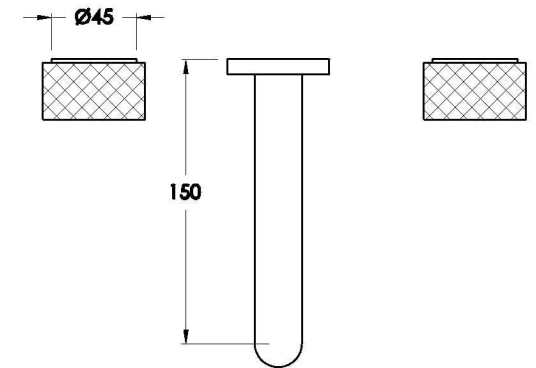

Brodware

HALO WALL SET WITH KNURLED HANDLES

1.9505.00.7.XX

1.9505.50.7.XX: Flow controlled variant

seaofwhite

Suite 4 | 22 King Edward Road
OSBORNE PARK WA 6017
T 08 9344 1500
W seaofwhite.com.au

PRODUCT DIMENSIONS:

Front view

Side view:

Top view:

Available for purchase through selected distributors only.

XX suffix indicates finish – SEE WEBSITE FOR COLOUR CODE
Dimensions subject to change without notice
All dimensions are approximate
A = approximate distance
Copyright ©Brodware 2021