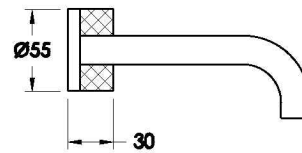

HALO WALL SET WITH KNURLED HANDLES

1.9505.08.7.XX

1.9505.58.7.XX: Flow controlled variant

seaofwhite

Suite 4 | 22 King Edward Road
OSBORNE PARK WA 6017
T 08 9344 1500
W seaofwhite.com.au

PRODUCT DIMENSIONS:

Front view

Side view:

Topview:

Available for purchase through selected distributors only.