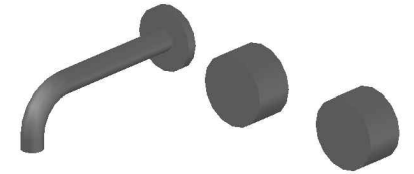

HALO WALL SET WITH KNURLED HANDLES

1.9505.08.7.XX

1.9505.58.7.XX: Flow controlled variant

seaofwhite

Suite 4 | 22 King Edward Road
OSBORNE PARK WA 6017
T 08 9344 1500
W seaofwhite.com.au

PRODUCT DIMENSIONS:

Front view

Side view:

Topview:

Available for purchase through selected distributors only.