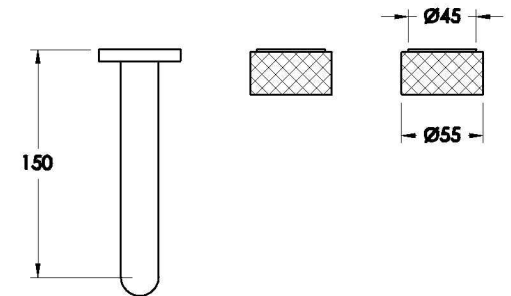

HALO WALL SET WITH KNURLED HANDLES

1.9505.08.7.XX

1.9505.58.7.XX: Flow controlled variant

seaofwhite

Suite 4 | 22 King Edward Road
OSBORNE PARK WA 6017
T 08 9344 1500
W seaofwhite.com.au

PRODUCT DIMENSIONS:

Front view

Side view:

Topview:

Available for purchase through selected distributors only.