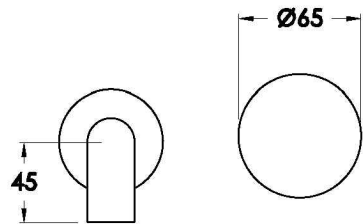

## HALO WALL SET WITH KNURLED HANDLE

1.9505.94.7.XX

1.9505.84.7.XX: Flow controlled variant

seaofwhite

Suite 4 | 22 King Edward Road  
OSBORNE PARK WA 6017  
T 08 9344 1500  
W [seaofwhite.com.au](http://seaofwhite.com.au)

## PRODUCT DIMENSIONS:

Front view

Side view:

Topview:

Available for purchase through selected distributors only.

XX suffix indicates finish – SEE WEBSITE FOR COLOUR CODE  
Dimensions subject to change without notice  
All dimensions are approximate  
A = approximate distance  
Copyright ©Brodware 2021