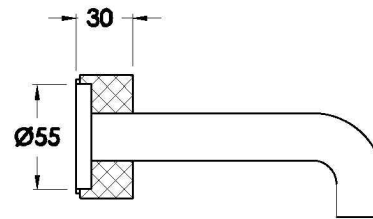

## HALO WALL SET WITH KNURLED HANDLE

1.9505.94.7.XX

1.9505.84.7.XX: Flow controlled variant

seaofwhite

Suite 4 | 22 King Edward Road  
OSBORNE PARK WA 6017  
T 08 9344 1500  
W [seaofwhite.com.au](http://seaofwhite.com.au)

## PRODUCT DIMENSIONS:

Front view

Side view:

Topview:

Available for purchase through selected distributors only.

XX suffix indicates finish – SEE WEBSITE FOR COLOUR CODE  
Dimensions subject to change without notice  
All dimensions are approximate  
A = approximate distance  
Copyright ©Brodware 2021