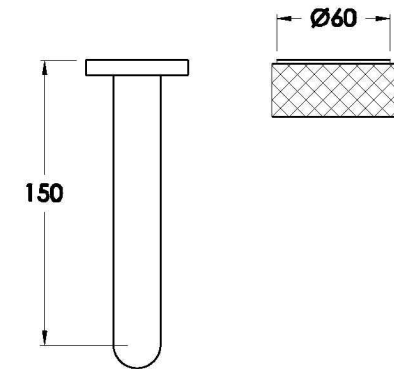

## HALO WALL SET WITH KNURLED HANDLE

1.9505.94.7.XX

1.9505.84.7.XX: Flow controlled variant

seaofwhite

Suite 4 | 22 King Edward Road  
OSBORNE PARK WA 6017  
T 08 9344 1500  
W [seaofwhite.com.au](http://seaofwhite.com.au)

## PRODUCT DIMENSIONS:

Front view

Side view:

Topview:

Available for purchase through selected distributors only.

XX suffix indicates finish – SEE WEBSITE FOR COLOUR CODE  
Dimensions subject to change without notice  
All dimensions are approximate  
A = approximate distance  
Copyright ©Brodware 2021