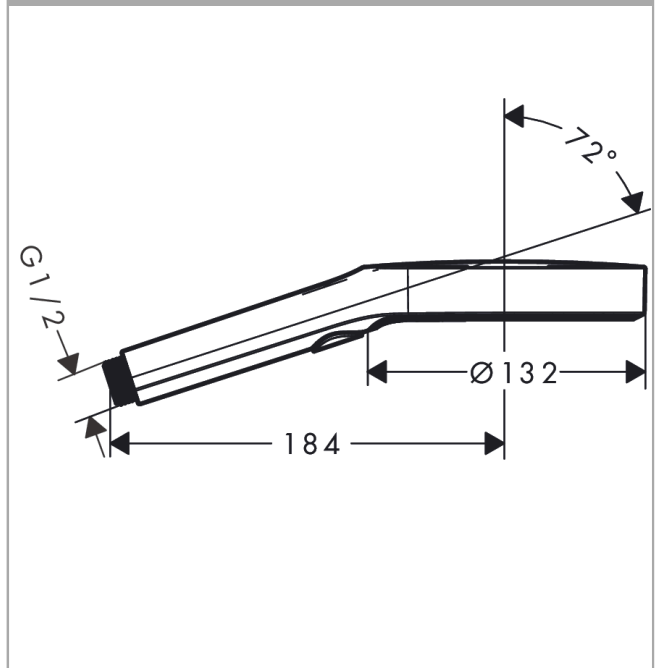

Scale drawing