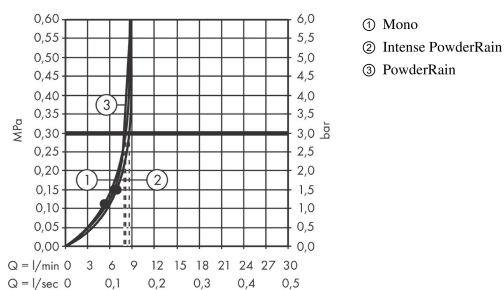

Flowchart

The consumption was measured in combination with the appropriate fittings (thermostat/mixer/ in-wall valve) to reflect actual application in practice.