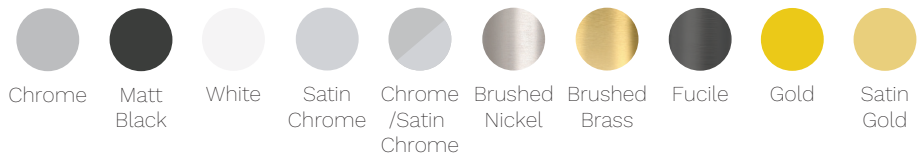

- Colour & Finish** — Chrome (1), Satin Chrome (2), Chrome/Satin Chrome (3), Matt Black (4), White (5), Gold (6), Satin Gold (7), Fucile (8), Brushed Nickel (0.41), Brushed Brass (0.46)
- Material** — ABS Plastic
- W x D x H** — 236 x 8 x 152mm
- Operation** — Mechanical
- Warranty** — 1 Year (Conditions Apply)