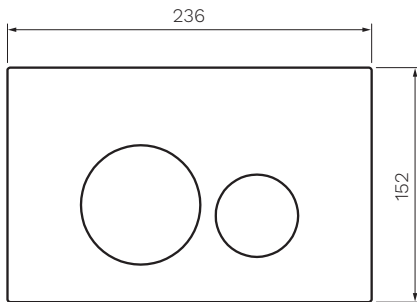

## Tondo Push Panel

**Product Code: PA22X**

(see colour codes below)

The Tondo push panel comes in a variety of finishes and can be installed on the wall above the toilet pan, on a benchtop or in a niche. A quick and easy release system enables efficient servicing of the cistern components.

- Colour & Finish** — Chrome (1), Satin Chrome (2), Chrome/Satin Chrome (3), Matt Black (4), White (5), Gold (6), Satin Gold (7), Fucile (8), Brushed Nickel (0.41), Brushed Brass (0.46)
- Material** — ABS Plastic
- W x D x H** — 236 x 8 x 152mm
- Operation** — Mechanical
- Warranty** — 1 Year (Conditions Apply)