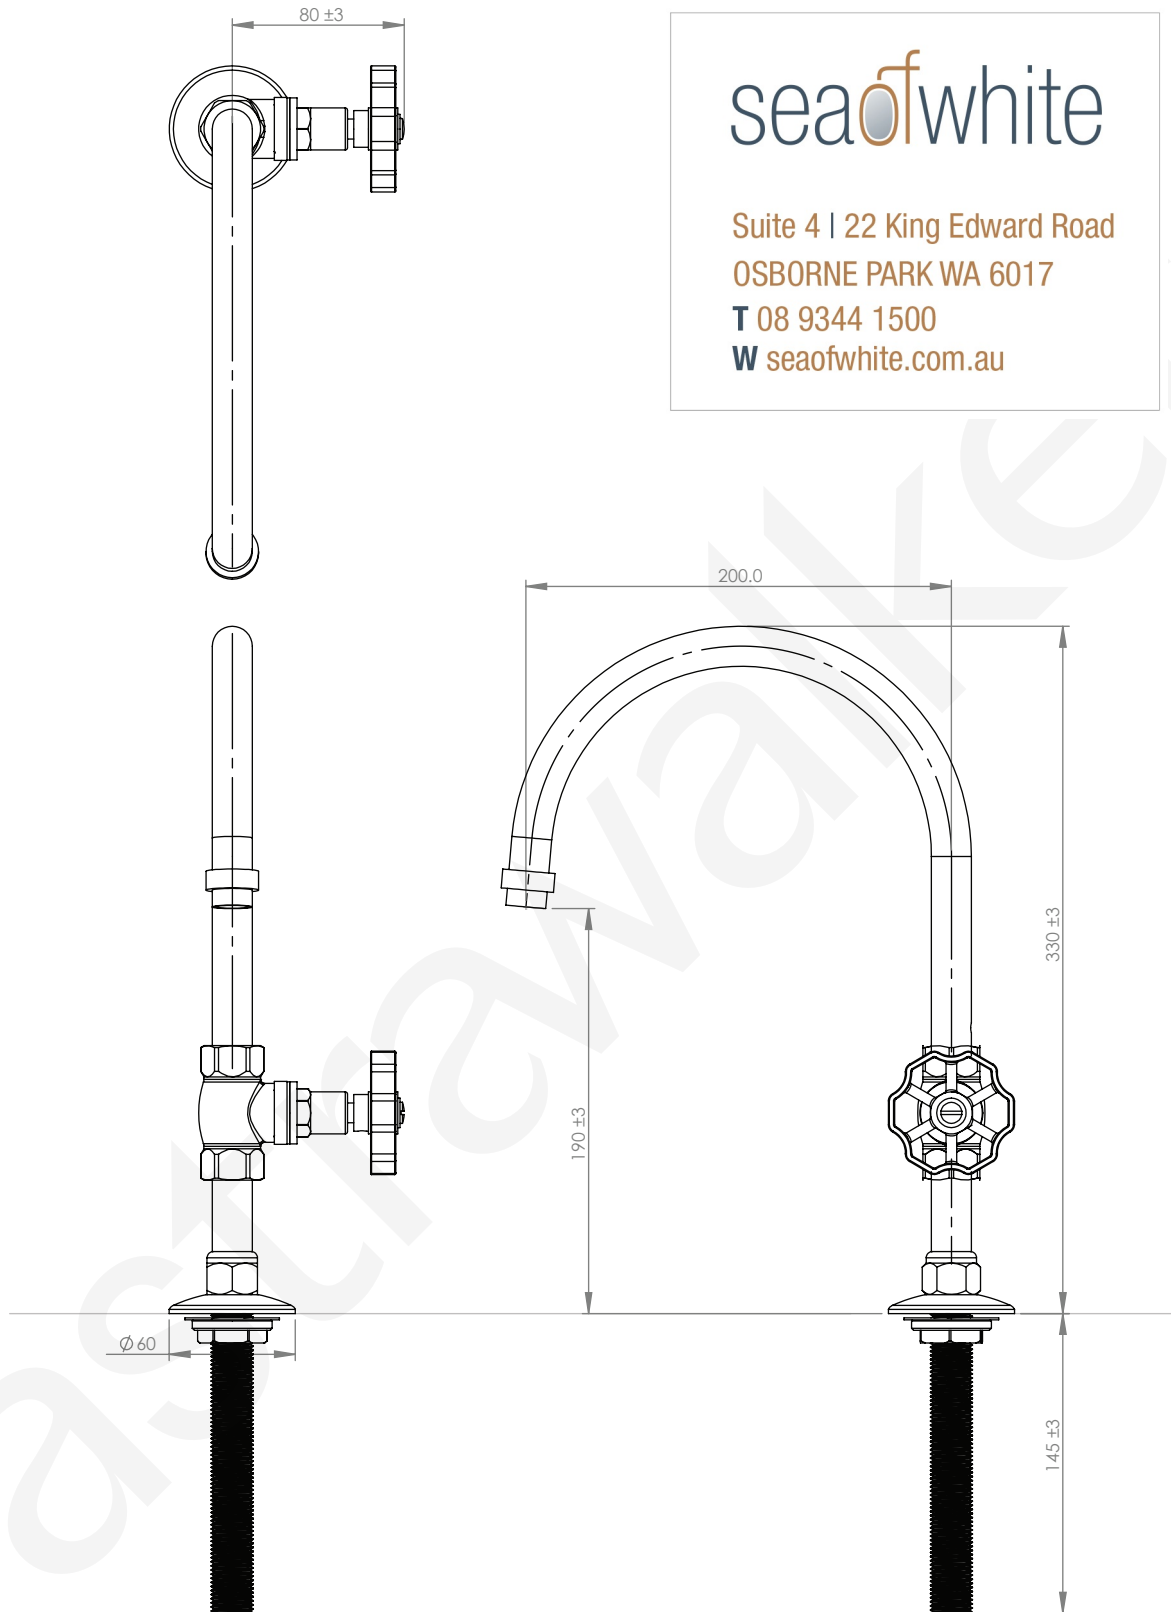

A11.40

PILLAR TAP

5 STAR/6Lpm WELS RATING

seaofwhite

Suite 4 | 22 King Edward Road

OSBORNE PARK WA 6017

T 08 9344 1500

W seaofwhite.com.au