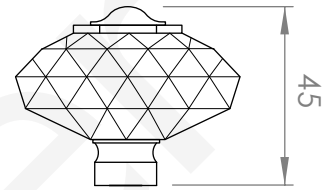

.CC CRYSTAL CROSS