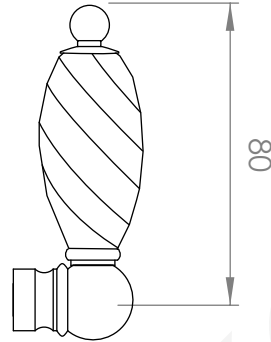

.CL SWAROVSKI CRYSTAL