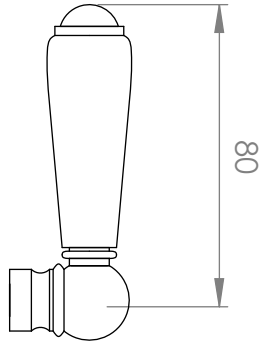

.PL WHITE PORCELAIN
.BL BLACK PORCELAIN
.CK CRACKLE PORCELAIN