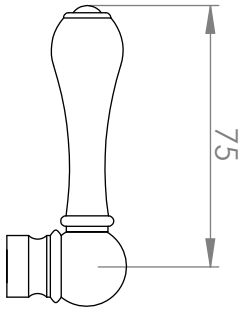

A51.00.V2

BASIN SET

5 STAR/6Lpm WELS RATING

Suite 4 | 22 King Edward Road

OSBORNE PARK WA 6017

T 08 9344 1500

W seaofwhite.com.au

STANDARD WITH METAL CROSS HANDLE
OTHER LEVER HANDLE OPTIONS