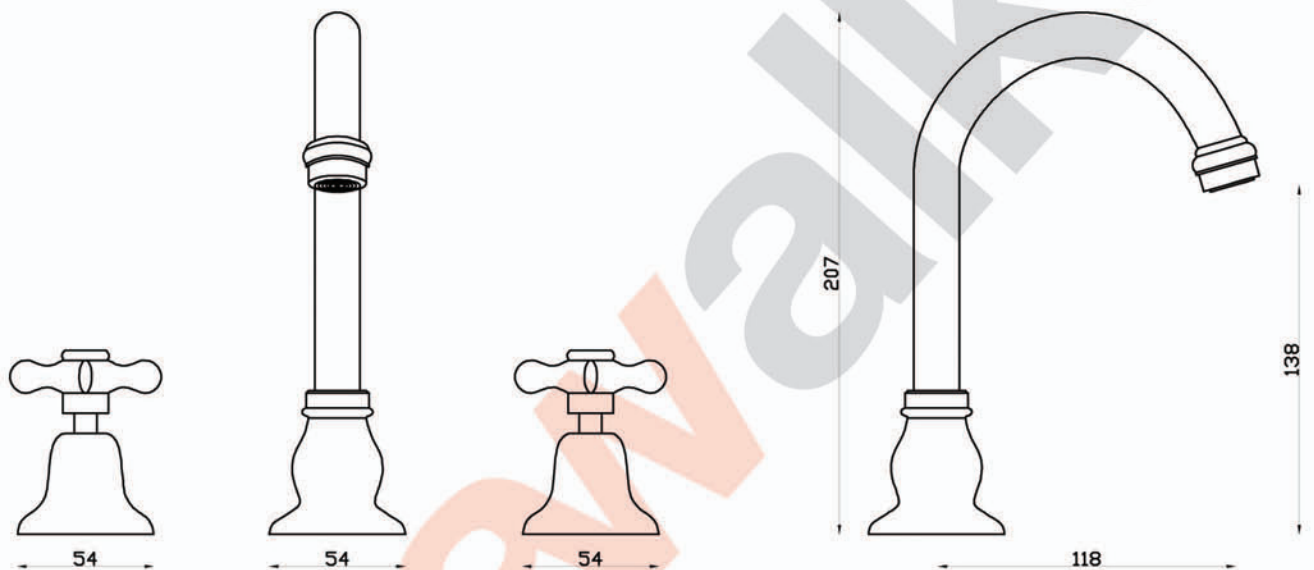

# OLDE ENGLISH

A51.00 BAsin Set

aw™

seaofwhite

Suite 4 | 22 King Edward Road

OSBORNE PARK WA 6017

T 08 9344 1500

W [seaofwhite.com.au](http://seaofwhite.com.au)