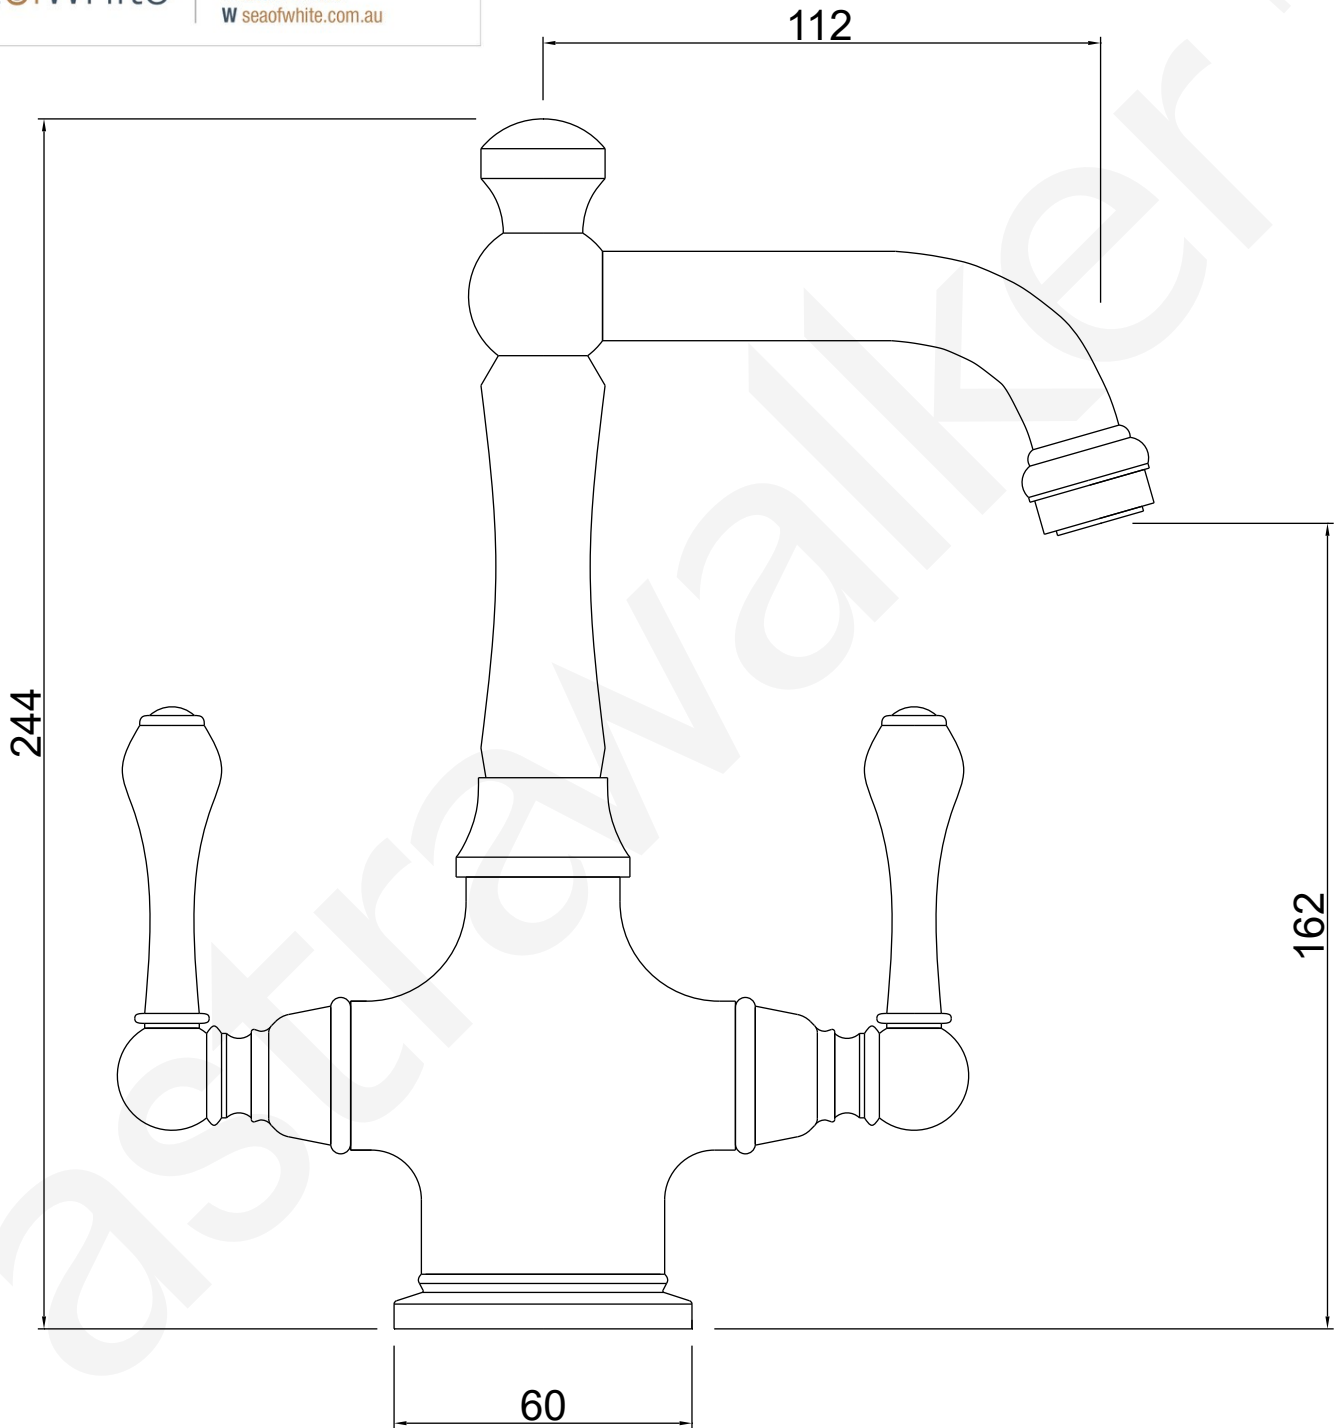

OLDE ENGLISH

A51.03.V2

aw™

seaofwhite

Suite 4 | 22 King Edward Road
OSBORNE PARK WA 6017
T 08 9344 1500
W seaofwhite.com.au

astrawalker™