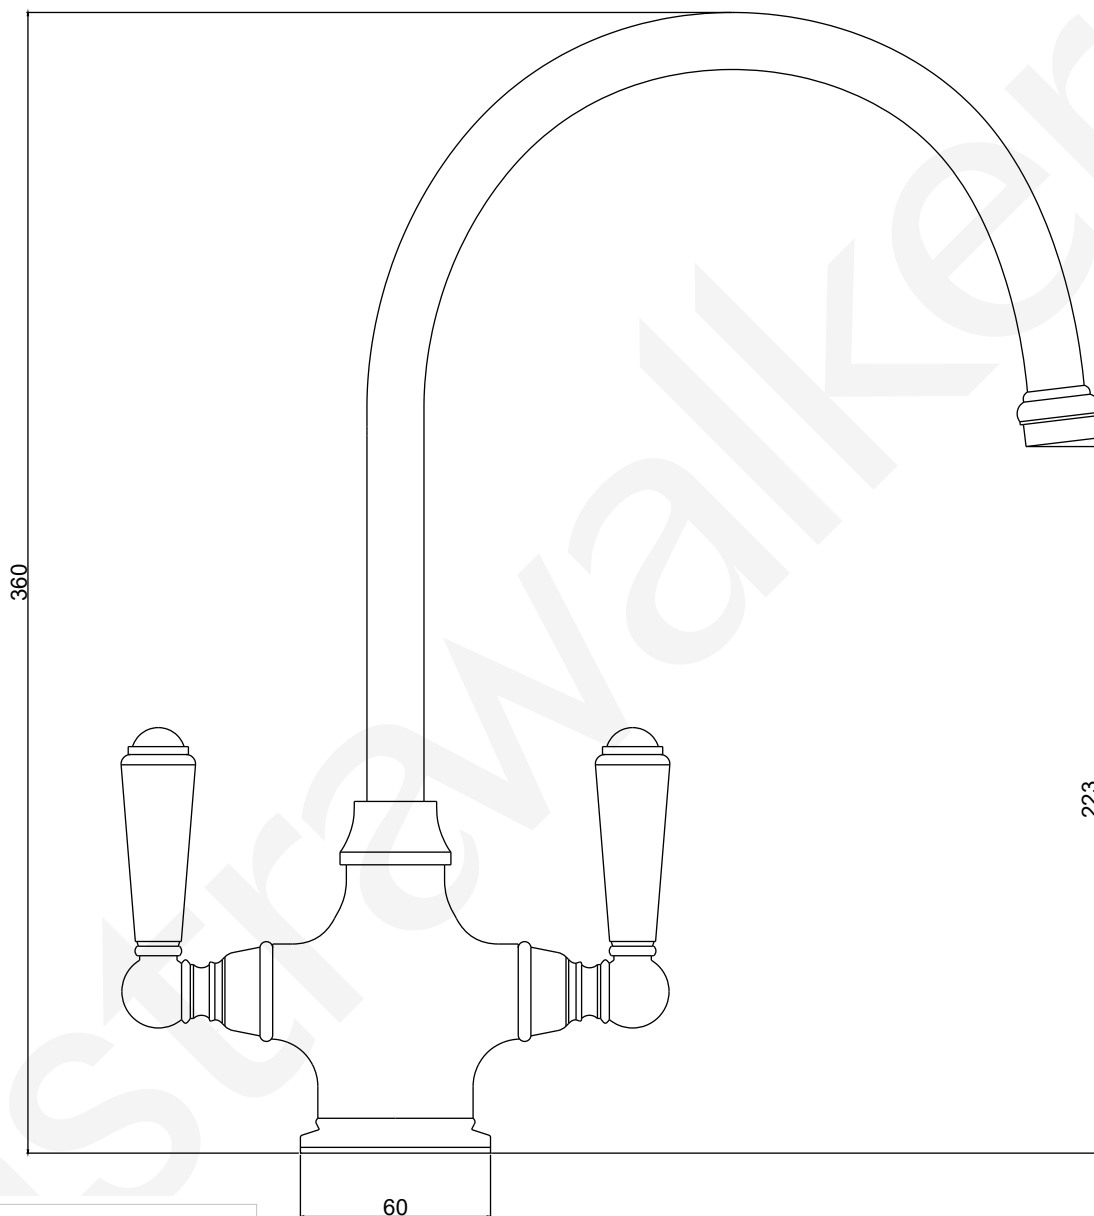

OLDE ENGLISH

A51.33.PL

aw™

seaofwhite

Suite 4 | 22 King Edward Road

OSBORNE PARK WA 6017

T 08 9344 1500

W seaofwhite.com.au