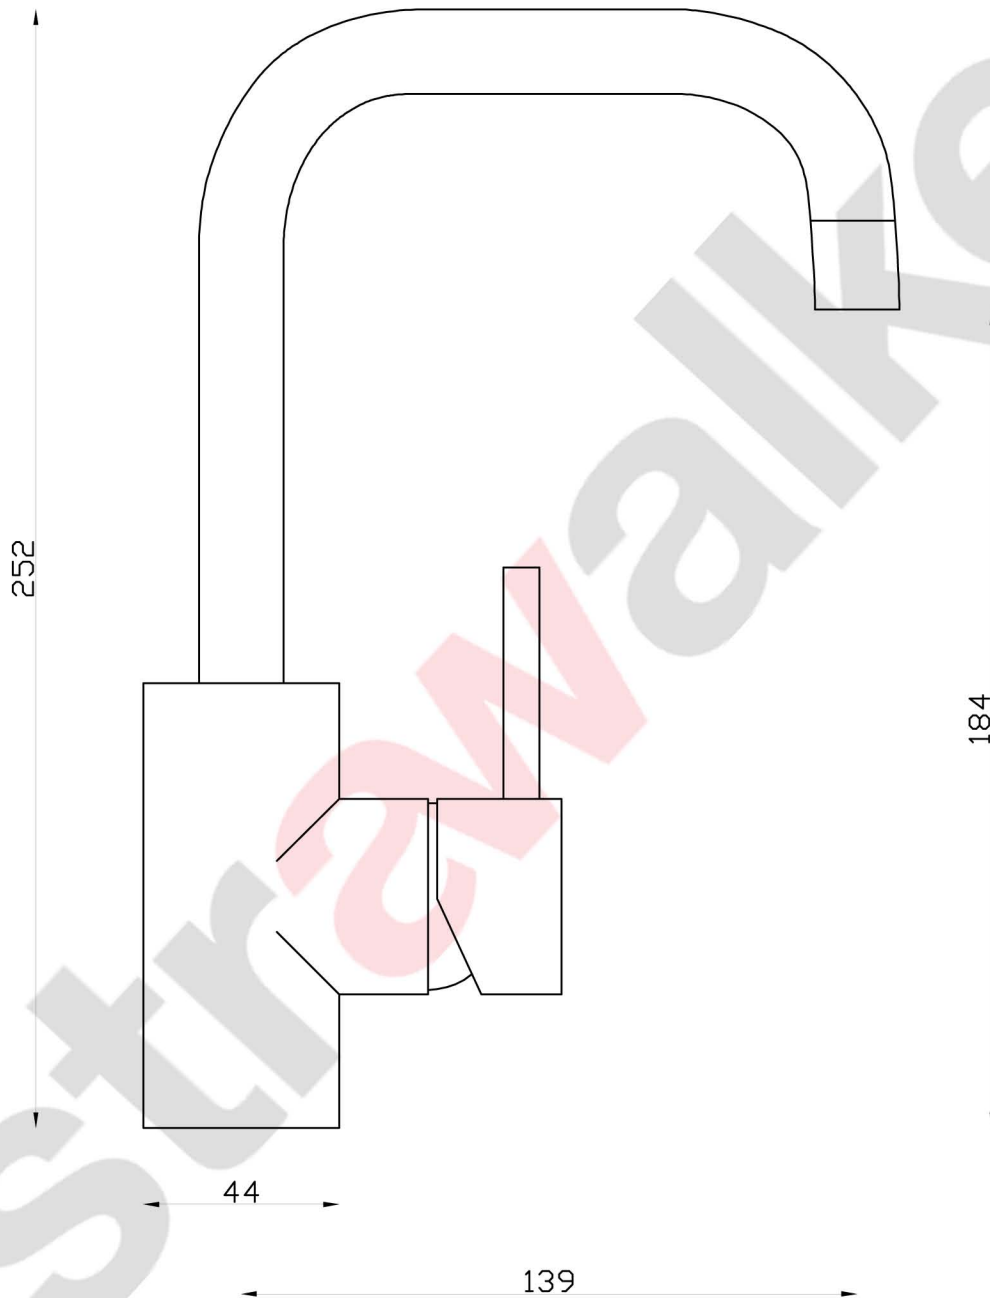

ICON

A69.03.V2 Basin Mixer

seaofwhite

Suite 4 | 22 King Edward Road
OSBORNE PARK WA 6017

T 08 9344 1500

W seaofwhite.com.au

astrawalker™