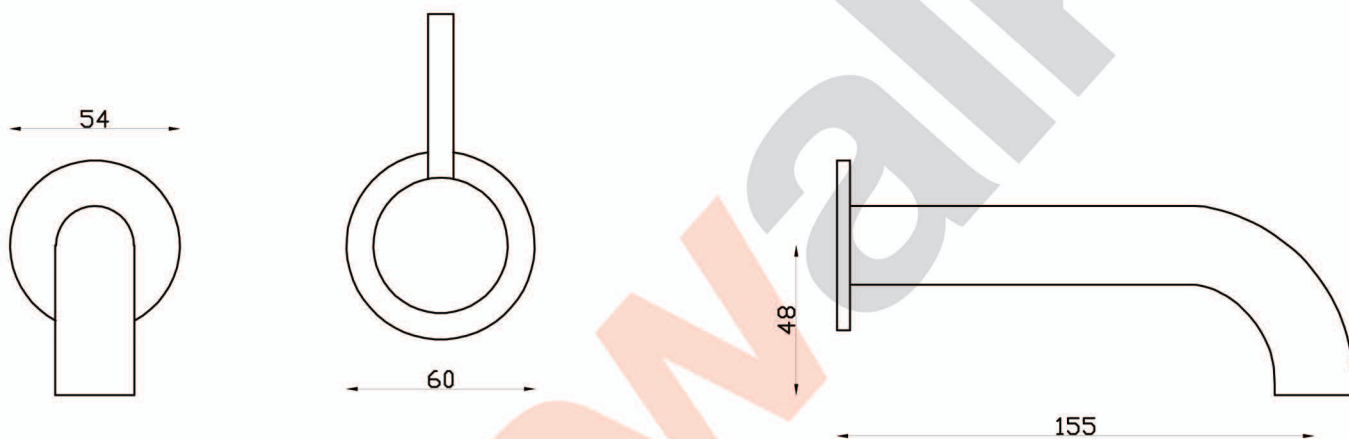

ICON

A69.05.48 Wall Mixer & Spout Set

aw™

seaofwhite

Suite 4 | 22 King Edward Road

OSBORNE PARK WA 6017

T 08 9344 1500

W seaofwhite.com.au