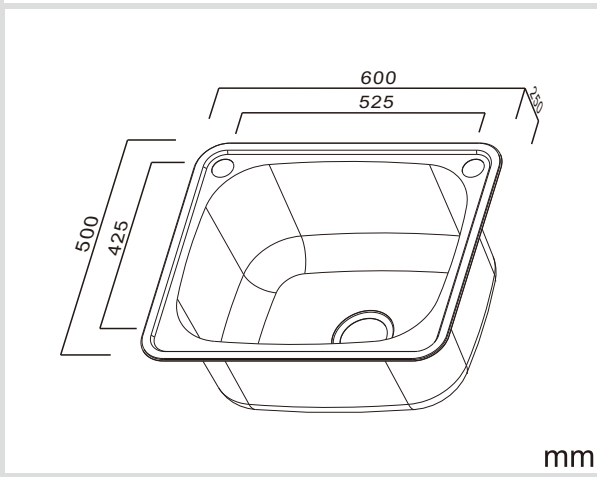

seaofwhite

Suite 4 | 22 King Edward Road
OSBORNE PARK WA 6017
T 08 9344 1500
W seaofwhite.com.au

Model Code: APR45

Included Accessories

		
6020		

Optional Accessories

Dimensions

Specifications

Description	45L Laundry Drop In Bowl (2TH)
Overall Sink Size	600mm x 500mm x 250mm deep
Bowl Dimensions	525mm x 425mm x 250mm deep
Drainer Length	N/A
Technic	Pressed
Material	Stainless steel SUS304

Installation

Fixings	Clips
Cut out	580x480mm
Min Cabinet Size	600mm
Waste Holes	1 x 90mm round Compatible with waste disposal

Plumbing

Waste Fittings	1 x (90mm x 2") basket waste included
Overflow	Available, conditions apply

Packaging

Carton Type	Card board sleeve
Gross Weight	4.93Kg
Carton Size	760mm x 550mm x 65mm
Pack QTY	1

SURFACE FINISH

WASTE KIT

MATERIAL

INSTALLATION OPTIONS