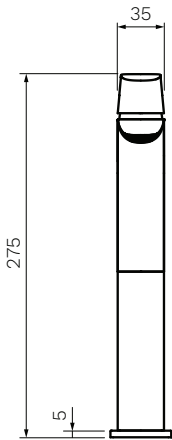

Polished
Chrome

Matt
Black

Brushed
Nickel

Brushed
Brass

Fucile

Colour & Finish — Polished Chrome, Matt Black (02), Brushed Nickel (41),
Brushed Brass (46), Fucile (50)

Material — Brass

W x D x H — 46 x 151 x 275mm

Operation — Tilt and Turn

Outlet Type — 106mm Reach. Concealed aerator

Application — Basin

WELS — 6 STAR 3.5L/min Flow

Warranty — 15 Years (Conditions Apply)

PARISI