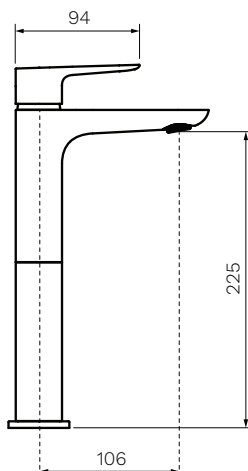

Polished
Chrome

Matt
Black

Brushed
Nickel

Brushed
Brass

Fucile

Colour & Finish — Polished Chrome, Matt Black (02), Brushed Nickel (41),
Brushed Brass (46), Fucile (50)

Material — Brass

W x D x H — 46 x 151 x 275mm

Operation — Tilt and Turn

Outlet Type — 106mm Reach. Concealed aerator

Application — Basin

WELS — 6 STAR 3.5L/min Flow

Warranty — 15 Years (Conditions Apply)

PARISI