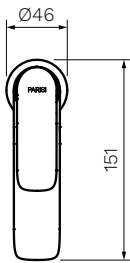

Polished
Chrome

Matt
Black

Brushed
Nickel

Brushed
Brass

Fucile

Colour & Finish — Polished Chrome, Matt Black (02), Brushed Nickel (41),
Brushed Brass (46), Fucile (50)

Material — Brass

W x D x H — 46 x 151 x 275mm

Operation — Tilt and Turn

Outlet Type — 106mm Reach. Concealed aerator

Application — Basin

WELS — 6 STAR 3.5L/min Flow

Warranty — 15 Years (Conditions Apply)

PARISI