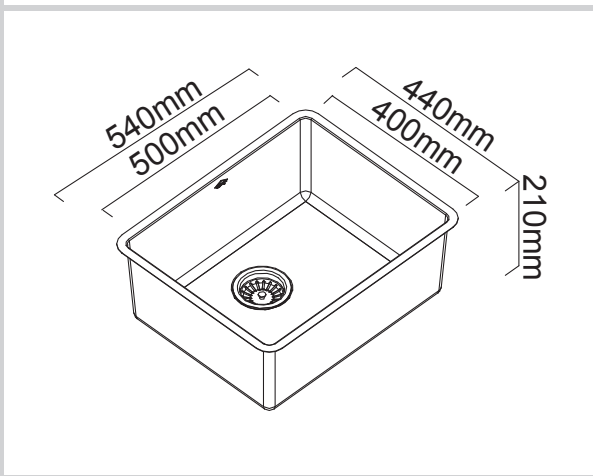

Model Code: LUA130

Included Accessories

Optional Accessories

Dimensions

Specifications

Description	Single bowl, Inset / Undermount Sink
Overall Sink Size	540mm x 440mm x 210mm deep
Bowl Dimensions	500mm x 400mm x 210mm deep
Drainer Length	N/A
Technic	Pressed
Material	Stainless steel SUS304

Installation

Fixings	Inset and Undermount clips supplied
Template	N/A
Min Cabinet Size	700mm
Waste Holes	1 x 90mm round Compatible with waste disposal
Sealing Strip	N/A

Plumbing

Waste Fittings	1 x (90mm x 2") basket waste included
Overflow	Available, conditions apply

Packaging

Carton Type	EPS protection & Carton
Gross Weight	7.28Kg
Carton Size	620x 263mm x 518mm
Pack QTY	1

SURFACE FINISH

WASTE KIT

MATERIAL

INSTALLATION OPTIONS

PROFILE