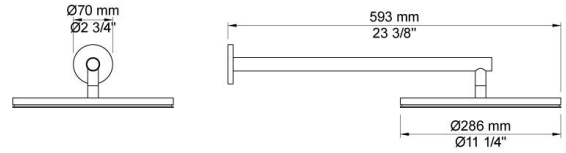

Suite 4 | 22 King Edward Road
OSBORNE PARK WA 6017
T 08 9344 1500
W seaofwhite.com.au

Date:

Client:

Project:

2261

One-handle build-in mixer with ceramic disc technology. 2261UP = Mixer 2200. 2261AP = Handle NR21, wall-mounted head shower 060, 60 mm circular flanges 2001.

Flow

	Bar:	1.0	2.0	3.0	4.0	5.0
2261 ¹⁾	(l/min)	11.6	16.3	20.0	23.1	25.8

¹⁾ USA: Flow restricted to 1.8 gpm (7.0 l/min)

Available in colors

	Color 20, Brushed chrome
Color 02, Grey	Color 21, Carmine red
Color 04, Light blue	Color 25, Pink
Color 05, Orange	Color 27, Matt black
Color 06, Light green	Color 28, Matt white
Color 08, Yellow	Color 40, Brushed stainless steel
Color 09, Dark grey	Color 60, Black
Color 12, Mocca	Color 61, Brushed black
Color 14, Bright red	Color 63, Copper
Color 15, Dark blue	Color 64, Brushed Copper
Color 16, Polished chrome	Color 65, Gold
Color 17, Gloss black	Color 68, Nickel
Color 18, White	Color 70, Brushed Gold
Color 19, Natural brass	

060
Head shower, round, wall-mounted.

2001
60 mm circular flange. Hole Ø39 mm.

200M
Separate outlet socket.
½" connection to copper, steel, iron or pex pipe work.