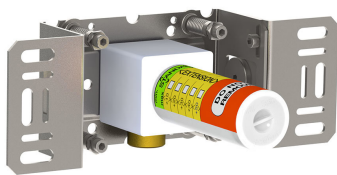

Suite 4 | 22 King Edward Road
OSBORNE PARK WA 6017
T 08 9344 1500
W seaofwhite.com.au

Date:

Client:

Project:

2261

One-handle build-in mixer with ceramic disc technology. 2261UP = Mixer 2200. 2261AP = Handle NR21, wall-mounted head shower 060, 60 mm circular flanges 2001.

Flow

	Bar:	1.0	2.0	3.0	4.0	5.0
2261 ¹⁾	(l/min)	11.6	16.3	20.0	23.1	25.8

¹⁾ USA: Flow restricted to 1.8 gpm (7.0 l/min)

Available in colors

	Color 20, Brushed chrome
Color 02, Grey	Color 21, Carmine red
Color 04, Light blue	Color 25, Pink
Color 05, Orange	Color 27, Matt black
Color 06, Light green	Color 28, Matt white
Color 08, Yellow	Color 40, Brushed stainless steel
Color 09, Dark grey	Color 60, Black
Color 12, Mocca	Color 61, Brushed black
Color 14, Bright red	Color 63, Copper
Color 15, Dark blue	Color 64, Brushed Copper
Color 16, Polished chrome	Color 65, Gold
Color 17, Gloss black	Color 68, Nickel
Color 18, White	Color 70, Brushed Gold
Color 19, Natural brass	

060
Head shower, round, wall-mounted.

2001
60 mm circular flange. Hole Ø39 mm.

200M
Separate outlet socket.
½" connection to copper, steel, iron or pex pipe work.