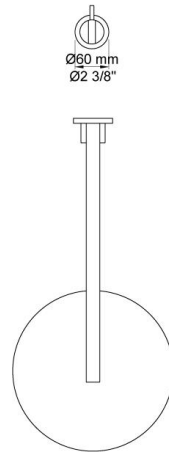

Suite 4 | 22 King Edward Road
OSBORNE PARK WA 6017
T 08 9344 1500
W seaofwhite.com.au

Date:

Client:

Project:

2261

One-handle build-in mixer with ceramic disc technology. 2261UP = Mixer 2200. 2261AP = Handle NR21, wall-mounted head shower 060, 60 mm circular flanges 2001.

Flow

	Bar:	1.0	2.0	3.0	4.0	5.0
2261 ¹⁾	(l/min)	11.6	16.3	20.0	23.1	25.8

¹⁾ USA: Flow restricted to 1.8 gpm (7.0 l/min)

Available in colors

	Color 20, Brushed chrome
Color 02, Grey	Color 21, Carmine red
Color 04, Light blue	Color 25, Pink
Color 05, Orange	Color 27, Matt black
Color 06, Light green	Color 28, Matt white
Color 08, Yellow	Color 40, Brushed stainless steel
Color 09, Dark grey	Color 60, Black
Color 12, Mocca	Color 61, Brushed black
Color 14, Bright red	Color 63, Copper
Color 15, Dark blue	Color 64, Brushed Copper
Color 16, Polished chrome	Color 65, Gold
Color 17, Gloss black	Color 68, Nickel
Color 18, White	Color 70, Brushed Gold
Color 19, Natural brass	

060
Head shower, round, wall-mounted.

2001
60 mm circular flange. Hole Ø39 mm.

200M
Separate outlet socket.
½" connection to copper, steel, iron or pex pipe work.