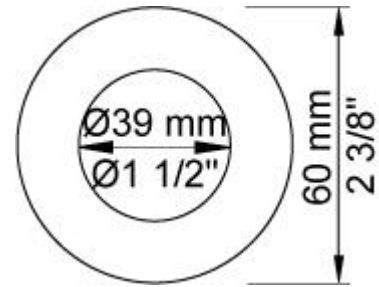

Suite 4 | 22 King Edward Road
OSBORNE PARK WA 6017
T 08 9344 1500
W seaofwhite.com.au

Date:

Client:

Project:

2261

One-handle build-in mixer with ceramic disc technology. 2261UP = Mixer 2200. 2261AP = Handle NR21, wall-mounted head shower 060, 60 mm circular flanges 2001.

Flow

	Bar:	1.0	2.0	3.0	4.0	5.0
2261 ¹⁾	(l/min)	11.6	16.3	20.0	23.1	25.8

¹⁾ USA: Flow restricted to 1.8 gpm (7.0 l/min)

Available in colors

	Color 20, Brushed chrome
Color 02, Grey	Color 21, Carmine red
Color 04, Light blue	Color 25, Pink
Color 05, Orange	Color 27, Matt black
Color 06, Light green	Color 28, Matt white
Color 08, Yellow	Color 40, Brushed stainless steel
Color 09, Dark grey	Color 60, Black
Color 12, Mocca	Color 61, Brushed black
Color 14, Bright red	Color 63, Copper
Color 15, Dark blue	Color 64, Brushed Copper
Color 16, Polished chrome	Color 65, Gold
Color 17, Gloss black	Color 68, Nickel
Color 18, White	Color 70, Brushed Gold
Color 19, Natural brass	

060
Head shower, round, wall-mounted.

2001
60 mm circular flange. Hole Ø39 mm.

200M
Separate outlet socket.
½" connection to copper, steel, iron or pex pipe work.