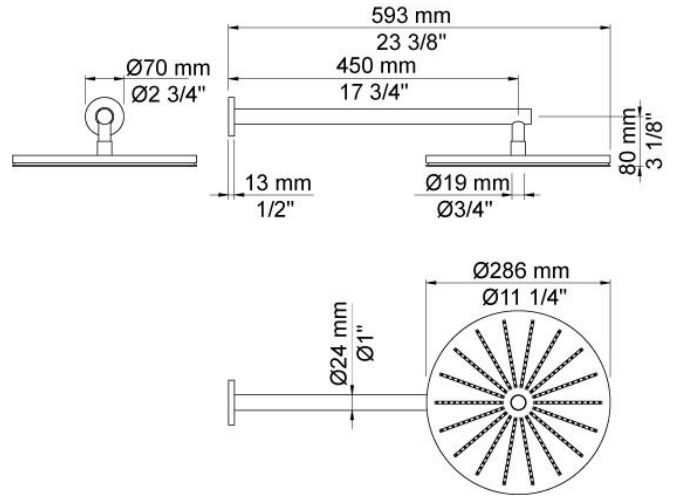

Suite 4 | 22 King Edward Road
OSBORNE PARK WA 6017
T 08 9344 1500
W seaofwhite.com.au

Date:

Client:

Project:

2261

One-handle build-in mixer with ceramic disc technology. 2261UP = Mixer 2200. 2261AP = Handle NR21, wall-mounted head shower 060, 60 mm circular flanges 2001.

Flow

	Bar:	1.0	2.0	3.0	4.0	5.0
2261 ¹⁾	(l/min)	11.6	16.3	20.0	23.1	25.8

¹⁾ USA: Flow restricted to 1.8 gpm (7.0 l/min)

Available in colors

	Color 20, Brushed chrome
Color 02, Grey	Color 21, Carmine red
Color 04, Light blue	Color 25, Pink
Color 05, Orange	Color 27, Matt black
Color 06, Light green	Color 28, Matt white
Color 08, Yellow	Color 40, Brushed stainless steel
Color 09, Dark grey	Color 60, Black
Color 12, Mocca	Color 61, Brushed black
Color 14, Bright red	Color 63, Copper
Color 15, Dark blue	Color 64, Brushed Copper
Color 16, Polished chrome	Color 65, Gold
Color 17, Gloss black	Color 68, Nickel
Color 18, White	Color 70, Brushed Gold
Color 19, Natural brass	

060
Head shower, round, wall-mounted.

2001
60 mm circular flange. Hole Ø39 mm.

200M
Separate outlet socket.
½" connection to copper, steel, iron or pex pipe work.