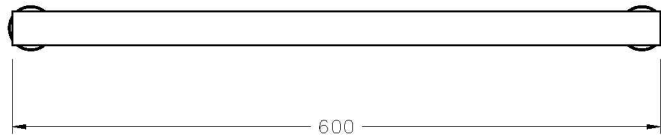

YOKATO HEATED SOLO RAIL

3.2606.00.1.XX

PRODUCT DIMENSIONS:

Front view

Side view:

Top view:

seaofwhite

Suite 4 | 22 King Edward Road