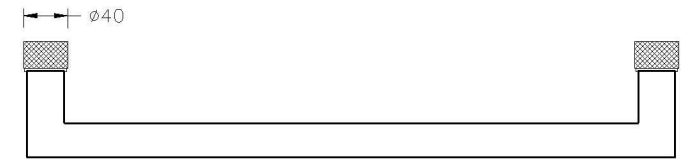

YOKATO HEATED SOLO RAIL

3.2606.00.1.XX

PRODUCT DIMENSIONS:

Front view

Side view:

Top view:

seaofwhite

Suite 4 | 22 King Edward Road