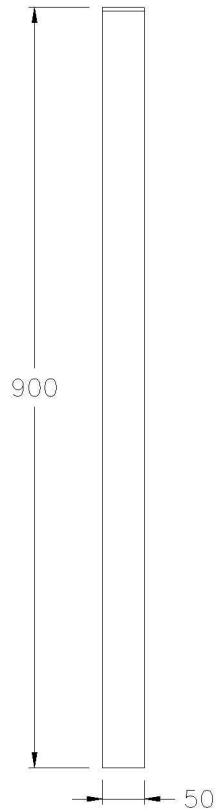

## ZEKO SOLO RAIL

3.2700.00.1.XX

	Suite 4   22 King Edward Road
	OSBORNE PARK WA 6017
	T 08 9344 1500
	W <a href="http://seaofwhite.com.au">seaofwhite.com.au</a>

### PRODUCT DIMENSIONS:

Front view

Side view:

Top view: