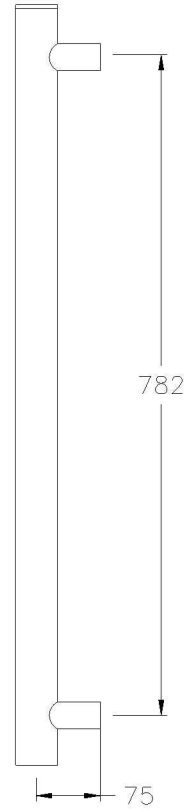

## ZEKO SOLO RAIL

3.2700.00.1.XX

	Suite 4   22 King Edward Road
	OSBORNE PARK WA 6017
	T 08 9344 1500
	W <a href="http://seaofwhite.com.au">seaofwhite.com.au</a>

### PRODUCT DIMENSIONS:

Front view

Side view:

Top view: