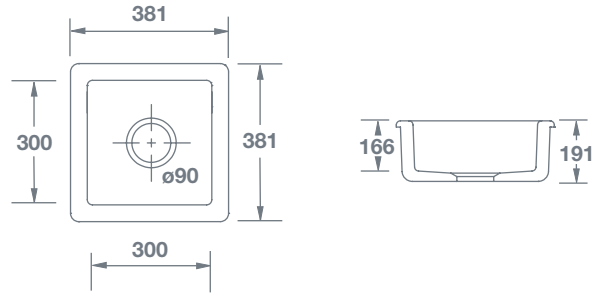

Belthorn

		Dimensions					
Belthorn White no overflow	SBEL381WH	(mm)	381	381	191	90	16