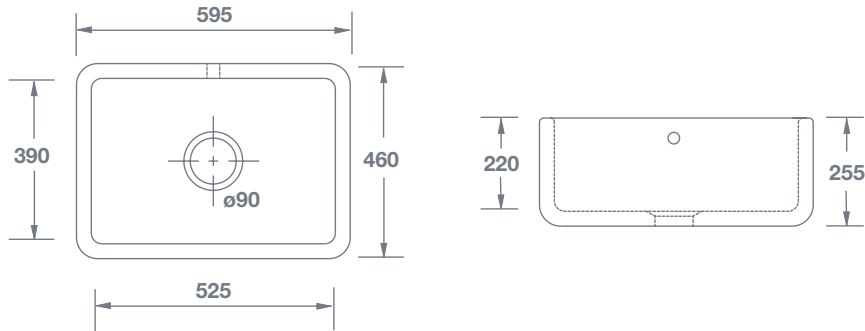

Butler 600

		Dimensions				
Butler 600 White with round overflow	SCBU600WH	(mm)	595	460	90	50