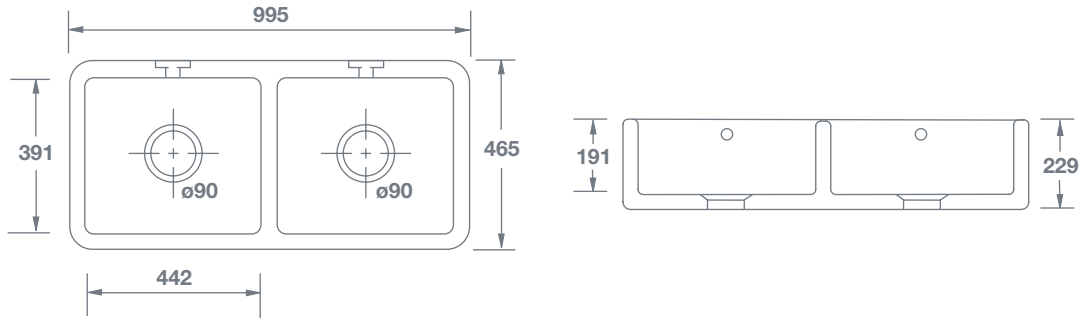

Double Bowl 1000