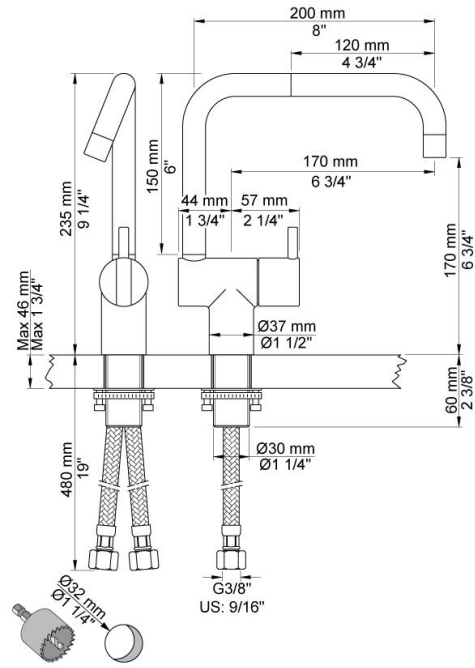

seaofwhite

Suite 4 | 22 King Edward Road
OSBORNE PARK WA 6017
T 08 9344 1500
W seaofwhite.com.au

Date:

Client:

Project:

KV1

One-handle mixer with ceramic disc technology, double swivel spout and water saving aerator. Height 235 mm. Pipe size: 3/8". Hole cut out size: 32 mm.

Flow

	Bar:	1.0	2.0	3.0	4.0	5.0
KV1	(l/min)	4.8	6.8	8.3	8.3	8.3
KV1 ¹⁾	(l/min)	2.6	3.7	4.5	4.5	4.5
KV1	(l/min)	8.7	12.2	15.0	17.3	19.4

¹⁾ USA standard

Available in colors

	Color 20, Brushed chrome
Color 02, Grey	Color 21, Carmine red
Color 04, Light blue	Color 25, Pink
Color 05, Orange	Color 27, Matt black
Color 06, Light green	Color 28, Matt white
Color 08, Yellow	Color 40, Brushed stainless steel
Color 09, Dark grey	Color 60, Black
Color 12, Mocca	Color 61, Brushed black
Color 14, Bright red	Color 63, Copper
Color 15, Dark blue	Color 64, Brushed Copper
Color 16, Polished chrome	Color 65, Gold
Color 17, Gloss black	Color 68, Nickel
Color 18, White	Color 70, Brushed Gold
Color 19, Natural brass	