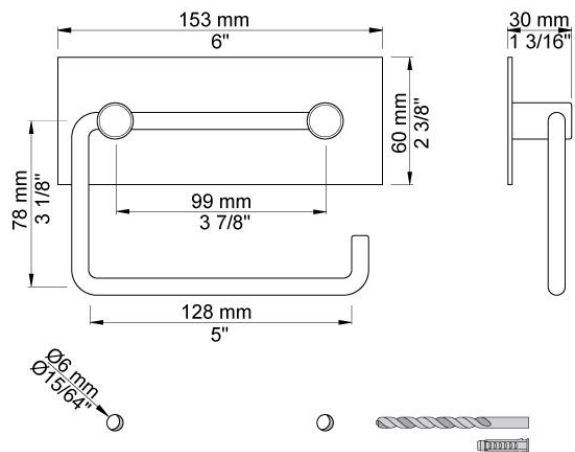

Suite 4 | 22 King Edward Road
OSBORNE PARK WA 6017
T 08 9344 1500
W seaofwhite.com.au

Date:

Client:

Project:

T12

Toilet roll holder.

Available in colors

	Color 20, Brushed chrome
Color 02, Grey	Color 21, Carmine red
Color 04, Light blue	Color 25, Pink
Color 05, Orange	Color 27, Matt black
Color 06, Light green	Color 28, Matt white
Color 08, Yellow	Color 40, Brushed stainless steel
Color 09, Dark grey	Color 60, Black
Color 12, Mocca	Color 61, Brushed black
Color 14, Bright red	Color 63, Copper
Color 15, Dark blue	Color 64, Brushed Copper
Color 16, Polished chrome	Color 65, Gold
Color 17, Gloss black	Color 68, Nickel
Color 18, White	Color 70, Brushed Gold
Color 19, Natural brass	