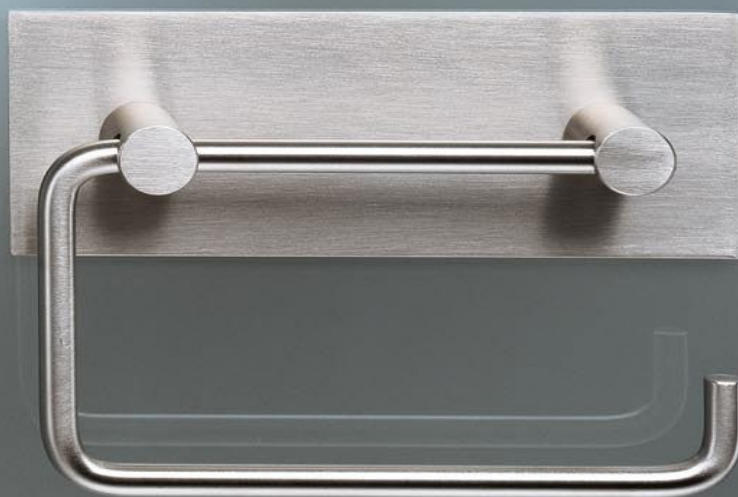

Suite 4 | 22 King Edward Road
OSBORNE PARK WA 6017
T 08 9344 1500
W seaofwhite.com.au

Date:

Client:

Project:

T12

Toilet roll holder.

Available in colors

	Color 20, Brushed chrome
Color 02, Grey	Color 21, Carmine red
Color 04, Light blue	Color 25, Pink
Color 05, Orange	Color 27, Matt black
Color 06, Light green	Color 28, Matt white
Color 08, Yellow	Color 40, Brushed stainless steel
Color 09, Dark grey	Color 60, Black
Color 12, Mocca	Color 61, Brushed black
Color 14, Bright red	Color 63, Copper
Color 15, Dark blue	Color 64, Brushed Copper
Color 16, Polished chrome	Color 65, Gold
Color 17, Gloss black	Color 68, Nickel
Color 18, White	Color 70, Brushed Gold
Color 19, Natural brass	