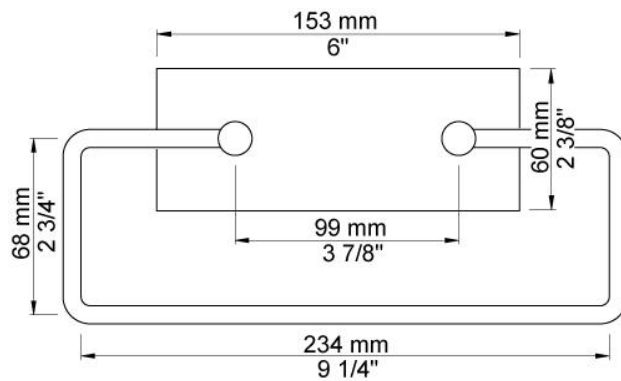

Suite 4 | 22 King Edward Road
OSBORNE PARK WA 6017
T 08 9344 1500
W seaofwhite.com.au

Date:

Client:

Project:

T15

Towel holder.

Available in colors

	Color 20, Brushed chrome
Color 02, Grey	Color 21, Carmine red
Color 04, Light blue	Color 25, Pink
Color 05, Orange	Color 27, Matt black
Color 06, Light green	Color 28, Matt white
Color 08, Yellow	Color 40, Brushed stainless steel
Color 09, Dark grey	Color 60, Black
Color 12, Mocca	Color 61, Brushed black
Color 14, Bright red	Color 63, Copper
Color 15, Dark blue	Color 64, Brushed Copper
Color 16, Polished chrome	Color 65, Gold
Color 17, Gloss black	Color 68, Nickel
Color 18, White	Color 70, Brushed Gold
Color 19, Natural brass	