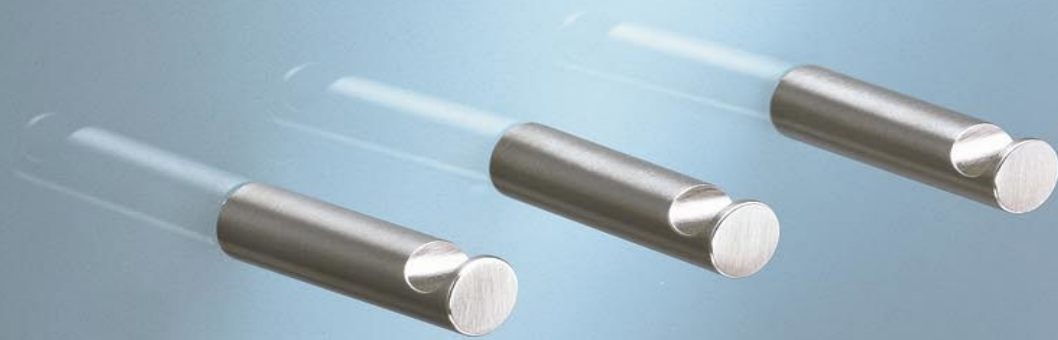

Suite 4 | 22 King Edward Road
OSBORNE PARK WA 6017
T 08 9344 1500
W seaofwhite.com.au

Date:

Client:

Project:

T18

Towel hook, 56 mm, 4 pcs.

Available in colors

| | |
|---------------------------|-----------------------------------|
| | Color 20, Brushed chrome |
| Color 02, Grey | Color 21, Carmine red |
| Color 04, Light blue | Color 25, Pink |
| Color 05, Orange | Color 27, Matt black |
| Color 06, Light green | Color 28, Matt white |
| Color 08, Yellow | Color 40, Brushed stainless steel |
| Color 09, Dark grey | Color 60, Black |
| Color 12, Mocca | Color 61, Brushed black |
| Color 14, Bright red | Color 63, Copper |
| Color 15, Dark blue | Color 64, Brushed Copper |
| Color 16, Polished chrome | Color 65, Gold |
| Color 17, Gloss black | Color 68, Nickel |
| Color 18, White | Color 70, Brushed Gold |
| Color 19, Natural brass | |