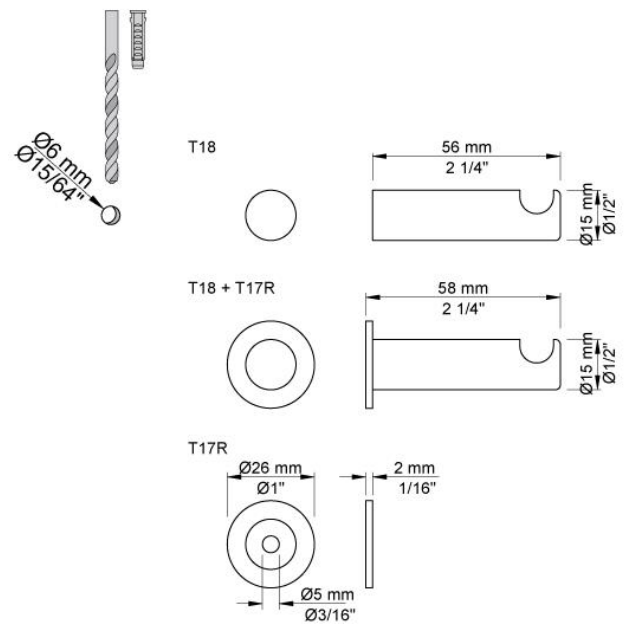

Suite 4 | 22 King Edward Road
OSBORNE PARK WA 6017
T 08 9344 1500
W seaofwhite.com.au

Date:

Client:

Project:

T18

Towel hook, 56 mm, 4 pcs.

Available in colors

| | |
|---------------------------|-----------------------------------|
| | Color 20, Brushed chrome |
| Color 02, Grey | Color 21, Carmine red |
| Color 04, Light blue | Color 25, Pink |
| Color 05, Orange | Color 27, Matt black |
| Color 06, Light green | Color 28, Matt white |
| Color 08, Yellow | Color 40, Brushed stainless steel |
| Color 09, Dark grey | Color 60, Black |
| Color 12, Mocca | Color 61, Brushed black |
| Color 14, Bright red | Color 63, Copper |
| Color 15, Dark blue | Color 64, Brushed Copper |
| Color 16, Polished chrome | Color 65, Gold |
| Color 17, Gloss black | Color 68, Nickel |
| Color 18, White | Color 70, Brushed Gold |
| Color 19, Natural brass | |