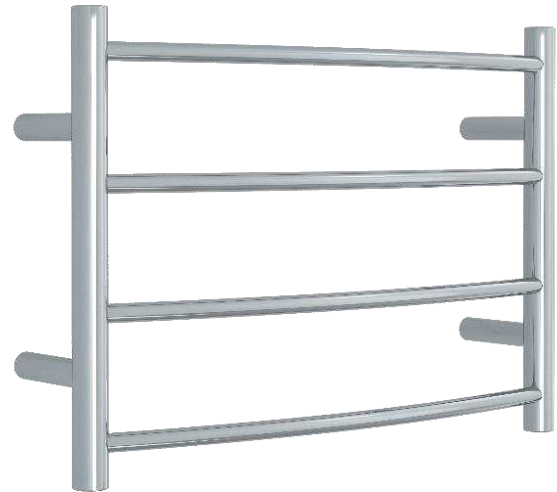

Thermorail Ladder Towel Rails 240V

Electric Heated Towel Rails for use in bathrooms

Suite 4 | 22 King Edward Road
OSBORNE PARK WA 6017
T 08 9344 1500
W seaofwhite.com.au

This rail has Multiflex wiring which means that there is a connection point on both the left and right hand side of the rail and the lead can be connected to either side. Being a dry electric element rail, this can be mounted either way up meaning the wiring can be from any of the four mounting points.

Stock Code	Finish	Size (mm)	Output (W)	No. of Bars
CR40M	Polished Stainless Steel	W600 x H420 x D150	45 Watts	4

TEN YEARS WARRANTY

SAFE FOR USE IN BATHROOMS

QUALITY STAINLESS STEEL

DRY ELECTRIC ELEMENT

MULTIFLEX WIRING ALL 4 LEGS

HORIZONTAL AND VERTICAL BAR SIZES

HARDWIRED OR PLUG-IN

PLEASE NOTE: Specifications are for information purposes only. Whilst every effort has been made to ensure the product specifications are accurate, due to continuing product development and improvement the specifications are subject to change. Specifications can be used to rough in and fit timber supports in the wall however we recommend no holes are drilled without having the product on site or verifying the details with the manufacturer. Thermogroup cannot be held liable or responsible for errors due to updated specifications.