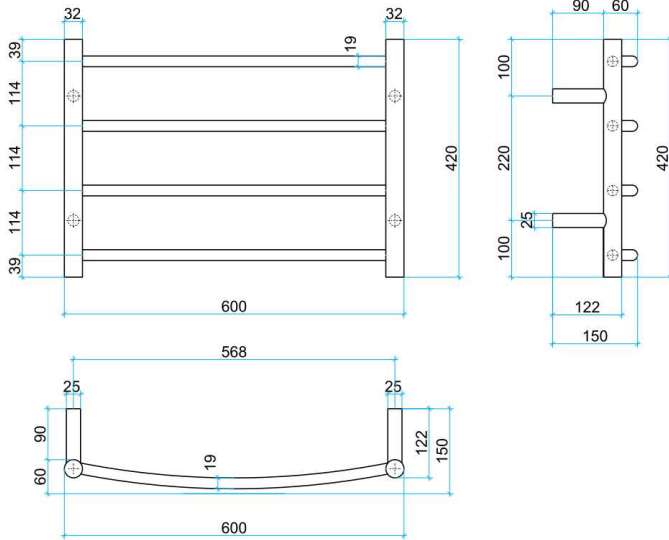

Thermorail Ladder Towel Rails 240V

Electric Heated Towel Rails for use in bathrooms

Suite 4 | 22 King Edward Road
OSBORNE PARK WA 6017
T 08 9344 1500
W seaofwhite.com.au

This rail has Multiflex wiring which means that there is a connection point on both the left and right hand side of the rail and the lead can be connected to either side. Being a dry electric element rail, this can be mounted either way up meaning the wiring can be from any of the four mounting points.

Stock Code	Finish	Size (mm)	Output (W)	No. of Bars
CR40M	Polished Stainless Steel	W600 x H420 x D150	45 Watts	4

TEN YEARS WARRANTY

SAFE FOR USE IN BATHROOMS

QUALITY STAINLESS STEEL

DRY ELECTRIC ELEMENT

MULTIFLEX WIRING ALL 4 LEGS

HORIZONTAL AND VERTICAL BAR SIZES

HARDWIRED OR PLUG-IN

PLEASE NOTE: Specifications are for information purposes only. Whilst every effort has been made to ensure the product specifications are accurate, due to continuing product development and improvement the specifications are subject to change. Specifications can be used to rough in and fit timber supports in the wall however we recommend no holes are drilled without having the product on site or verifying the details with the manufacturer. Thermogroup cannot be held liable or responsible for errors due to updated specifications.