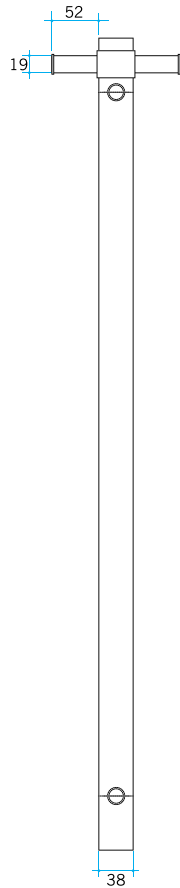

Thermorail Towel Rails 12V

Electric Heated Towel Rails for use in bathrooms

Suite 4 | 22 King Edward Road
OSBORNE PARK WA 6017
T 08 9344 1500
W seaofwhite.com.au

Stock Code	Finish	Size (mm)	Output (W)	No. of Bars
VS900H	Polished Stainless Steel	W142 x H900 x D100	30 Watts	1

Rails are sold individually. Hooks are removable.

Please note: Specifications are for information purposes only. Whilst every effort has been made to ensure the product specifications are accurate, due to continuing product development and improvement the specifications are subject to change. Specifications can be used to rough in and fit timber supports in the wall however we recommend no holes are drilled without having the product on site or verifying the details with the manufacturer. Thermogroup cannot be held liable or responsible for errors due to updated specifications