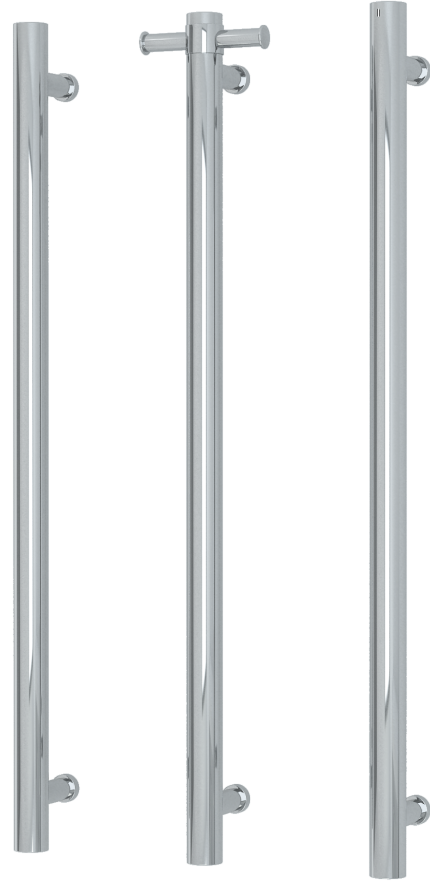

Thermorail Towel Rails 12V

Electric Heated Towel Rails for use in bathrooms

Suite 4 | 22 King Edward Road
OSBORNE PARK WA 6017
T 08 9344 1500
W seaofwhite.com.au

Stock Code	Finish	Size (mm)	Output (W)	No. of Bars
VS900H	Polished Stainless Steel	W142 x H900 x D100	30 Watts	1

Rails are sold individually. Hooks are removable.

Please note: Specifications are for information purposes only. Whilst every effort has been made to ensure the product specifications are accurate, due to continuing product development and improvement the specifications are subject to change. Specifications can be used to rough in and fit timber supports in the wall however we recommend no holes are drilled without having the product on site or verifying the details with the manufacturer. Thermogroup cannot be held liable or responsible for errors due to updated specifications