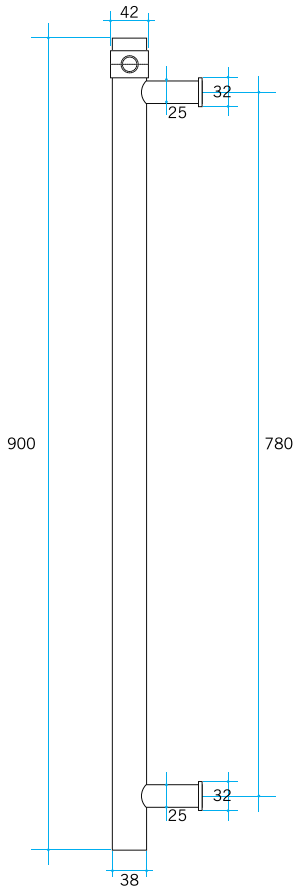

Thermorail Towel Rails 12V

Electric Heated Towel Rails for use in bathrooms

Suite 4 | 22 King Edward Road
OSBORNE PARK WA 6017
T 08 9344 1500
W seaofwhite.com.au

Stock Code	Finish	Size (mm)	Output (W)	No. of Bars
VS900H	Polished Stainless Steel	W142 x H900 x D100	30 Watts	1

Rails are sold individually. Hooks are removable.

Please note: Specifications are for information purposes only. Whilst every effort has been made to ensure the product specifications are accurate, due to continuing product development and improvement the specifications are subject to change. Specifications can be used to rough in and fit timber supports in the wall however we recommend no holes are drilled without having the product on site or verifying the details with the manufacturer. Thermogroup cannot be held liable or responsible for errors due to updated specifications