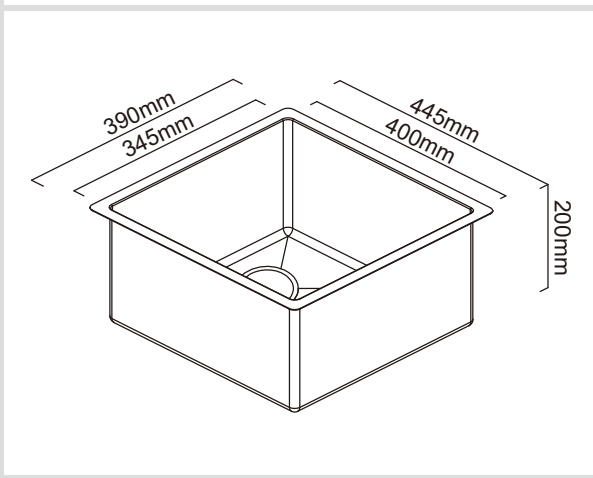

seaofwhite

Suite 4 | 22 King Edward Road
OSBORNE PARK WA 6017
T 08 9344 1500
W seaofwhite.com.au

Model Code: CR340

Included Accessories

Optional Accessories

Dimensions

Specifications

Description	Single Bowl, Inset/Undermount Sink
Overall Sink Size	390mm x 445mm x 200mm deep
Bowl Dimensions	345mm x 400mm x 200mm deep
Drainer Length	N/A
Technic	Fabrication
Material	Stainless steel SUS304

Installation

Fixings	Inset & Undermount clips supplied
Template	N/A
Min Cabinet Size	500mm
Waste Holes	1 x 90mm round Compatible with waste disposal

Plumbing

Waste Fittings	1 x (90mm x 2") basket wastes included
Overflow	Available, conditions apply

Packaging

Carton Type	EPS protection & individual carton
Gross Weight	7.56Kg
Carton Size	470mm x 286mm x 513mm
Pack QTY	1

SURFACE FINISH

WASTE KIT

MATERIAL

INSTALLATION OPTIONS

PROFILE