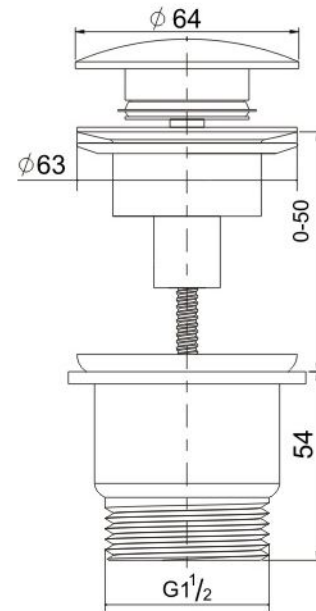

Universal 32/40mm Two Piece Mushroom brass Pop-up Waste - Chrome

Code: USM40A

Specifications

- Material: Brass
- Finish: Chrome
- Universal 4-in-1 - suits all basins with 40 or 32mm waste outlets, with or without overflow
- Watermark approved to Australian standards
- Suitable for baths