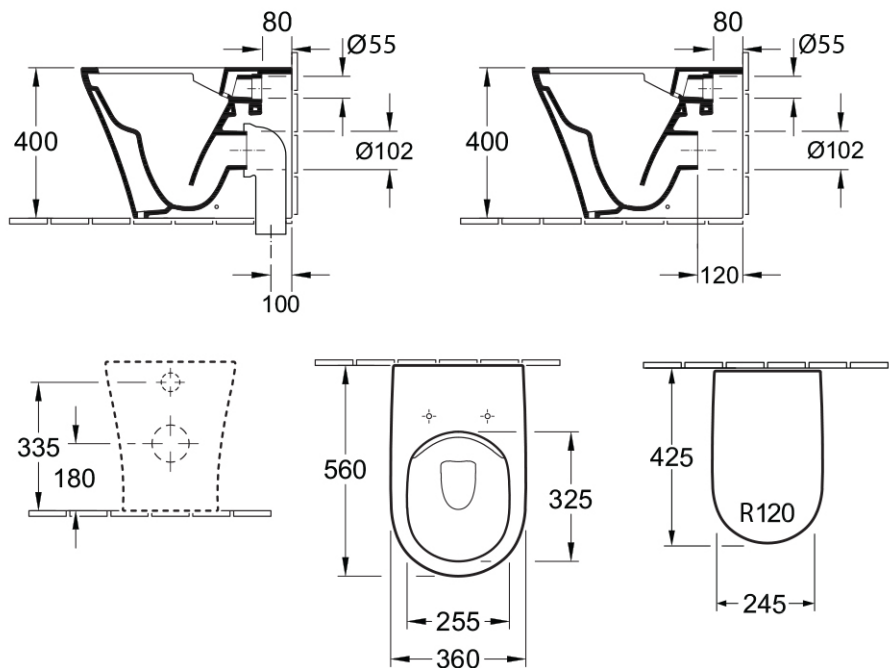

### Installation Instructions

\* 92233300

\* 92233400

## Technical Specification

Note: All dimensions are in millimetres and are subject to normal manufacturing variations. Always use the physical product measurements for cut-outs and rough-ins as the technical details shown may differ from the actual product. Use acetic cured silicone sealant. Do not use epoxy type adhesives. Clean with damp cloth. Do not use abrasive cleaners, liquids or pastes.