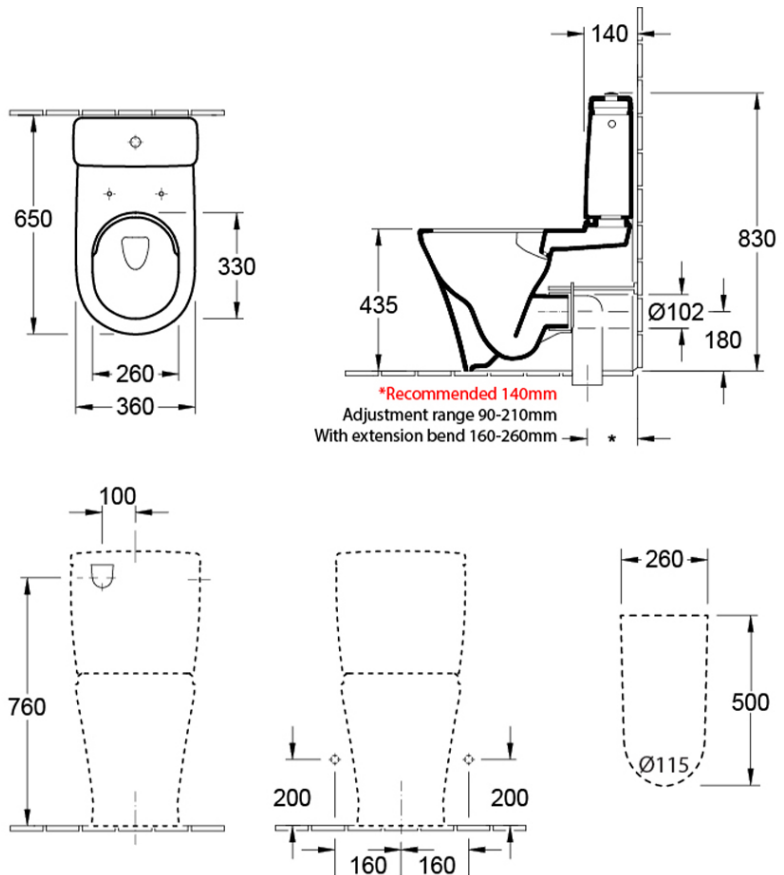

Pavia 2.0 DirectFlush BTW Toilet

S Trap | Slim Seat

Product Image

Product Details

SKU: 4P06R101L4DB
Brand: Villeroy & Boch
Range: Pavia 2.0
Warranty: 10 Years
Product Width: N/A
Product Depth: N/A
WELS: 4 Star 3.5 LPM, Reg #: L05499 (V)

Suite 4 | 22 King Edward Road
 OSBORNE PARK WA 6017
 T 08 9344 1500
 W seaofwhite.com.au

Additional Features

Required Product

Recommended Products

Direct Flush Technology, Optional CeramicPlus Easy Clean finish.

Additional Notes

* Available with Optional White Flush Button 8L189968

Technical Specification

Note: All dimensions are in millimetres and are subject to normal manufacturing variations. Always use the physical product measurements for cut-outs and rough-ins as the technical details shown may differ from the actual product. Use acetic cured silicone sealant. Do not use epoxy type adhesives. Clean with damp cloth. Do not use abrasive cleaners, liquids or pastes.