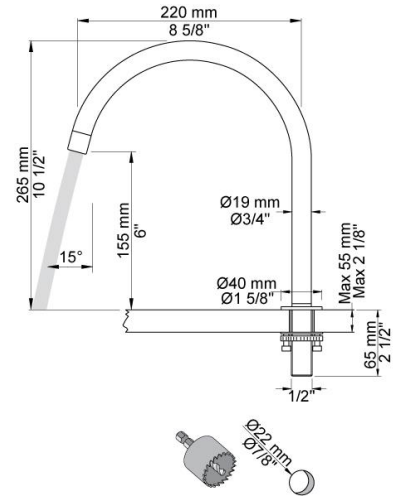

--

Date:
Client:
Project:

seaofwhite

Suite 4 | 22 King Edward Road  
 OSBORNE PARK WA 6017  
 T 08 9344 1500  
 W [seaofwhite.com.au](http://seaofwhite.com.au)

**090H**  
Swivel spout. Height 265 mm. Hole cut out size: 22 mm.

**500**  
One-handle table-mounted mixer.