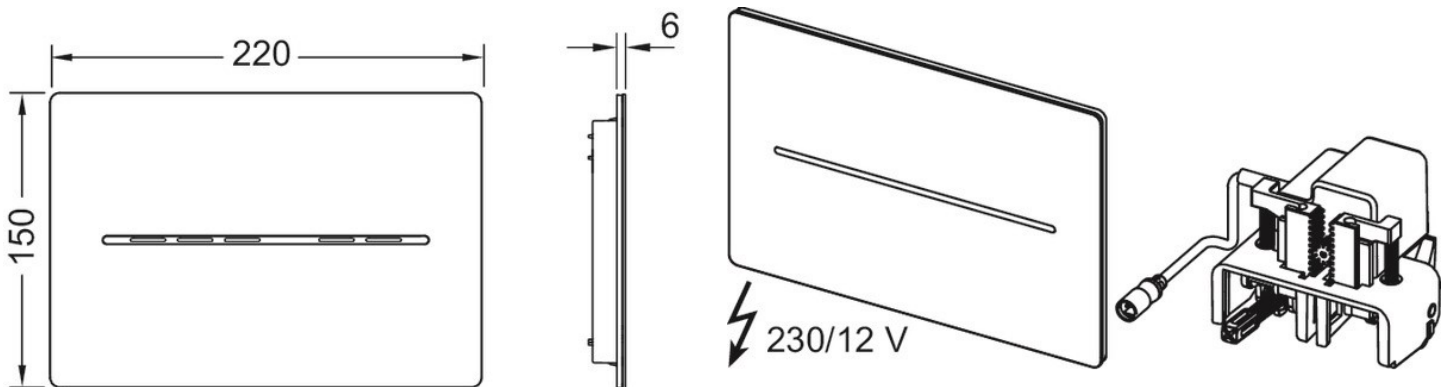

# TECEsolid E

**TECE**  
close to you

Chrome -	9.240.451
Gloss White -	9.240.452
Matte White -	9.240.453
S/S w- Anti Finger Print -	9.240.454
Matte Black -	9.240.455

Suitable for use with  
9.041.321—Pedestal cistern  
9.300.355—Wall hung Cistern

12 V Mains -Transformer

Minimum wall thickness for button installation  
is 18mm (includes sheeting and tiles)

When using wall hung cisterns TECE  
recommend using compressed  
sheeting/non flexing board.