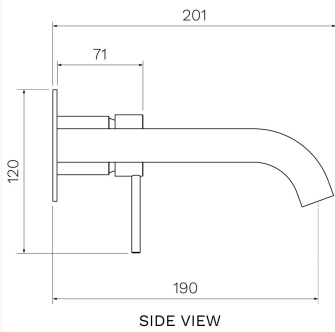

Envy II Wall Mixer with 190mm Spout (Individual Flanges)

P2.01-2RF190, P2.01-2RF190.02, P2.01-2RF190.41, P2.01-2RF190.46, P2.01-2RF190.48, P2.01-2RF190.50

The pure and unadorned styling of the Envy II Collection is available in matching showers, kitchen mixers and bathroom accessories.

Product type	Bathroom Tapware
Brand	PARISI
Collection	Envy II
Range	Design
Designers	PARISI Design Team
WxDxH	200mm x 201mm x 120mm
Colour / Finish	<div style="display: flex; justify-content: space-around; align-items: center;"> <div style="text-align: center;">  Chrome </div> <div style="text-align: center;">  Matt Black </div> <div style="text-align: center;">  Brushed Nickel </div> </div> <div style="display: flex; justify-content: space-around; align-items: center; margin-top: 10px;"> <div style="text-align: center;">  Brushed Brass </div> <div style="text-align: center;">  Matt Bronze </div> <div style="text-align: center;">  Fucile </div> </div>
Material	Brass
WELS	6 Star
Nominal Flow Rate (L/m)	4.5 L/min

Warranty	15 Year Warranty
Availability	Stocked Item
Features:	Flange (mm): 80, 190mm reach, Concealed aerator fitted.
Installation Instructions:	Remove flow regulator (supplied) for bath application. Install with in-wall body code X2.05W (included). To order the Dress Fitting only, add "-D" to the end of the code listed. Eg (P2.01-2RF190-D.XX).