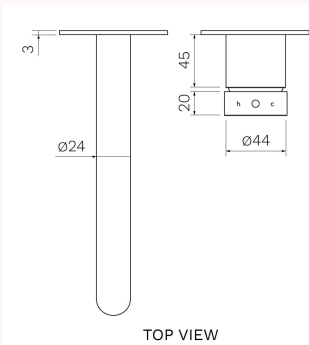

Envy II Wall Mixer with 190mm Spout (Individual Flanges)

P2.01-2RF190, P2.01-2RF190.02, P2.01-2RF190.41, P2.01-2RF190.46, P2.01-2RF190.48, P2.01-2RF190.50

The pure and unadorned styling of the Envy II Collection is available in matching showers, kitchen mixers and bathroom accessories.

Product type	Bathroom Tapware
Brand	PARISI
Collection	Envy II
Range	Design
Designers	PARISI Design Team
WxDxH	200mm x 201mm x 120mm
Colour / Finish	<div style="display: flex; justify-content: space-around; align-items: center;"> <div style="text-align: center;">  Chrome </div> <div style="text-align: center;">  Matt Black </div> <div style="text-align: center;">  Brushed Nickel </div> </div> <div style="display: flex; justify-content: space-around; align-items: center; margin-top: 10px;"> <div style="text-align: center;">  Brushed Brass </div> <div style="text-align: center;">  Matt Bronze </div> <div style="text-align: center;">  Fucile </div> </div>
Material	Brass
WELS	6 Star
Nominal Flow Rate (L/m)	4.5 L/min

Warranty	15 Year Warranty
Availability	Stocked Item
Features:	Flange (mm): 80, 190mm reach, Concealed aerator fitted.
Installation Instructions:	Remove flow regulator (supplied) for bath application. Install with in-wall body code X2.05W (included). To order the Dress Fitting only, add "-D" to the end of the code listed. Eg (P2.01-2RF190-D.XX).