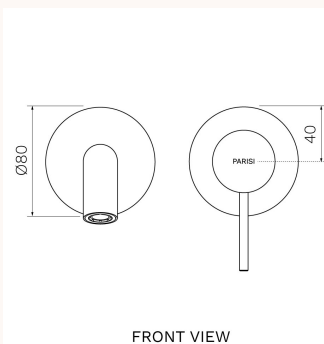

Envy II Wall Mixer with 190mm Spout (Individual Flanges)

P2.01-2RF190, P2.01-2RF190.02, P2.01-2RF190.41, P2.01-2RF190.46, P2.01-2RF190.48, P2.01-2RF190.50

The pure and unadorned styling of the Envy II Collection is available in matching showers, kitchen mixers and bathroom accessories.

Product type	Bathroom Tapware
Brand	PARISI
Collection	Envy II
Range	Design
Designers	PARISI Design Team
WxDxH	200mm x 201mm x 120mm
Colour / Finish	<div style="display: flex; justify-content: space-around; align-items: center;"> <div style="text-align: center;">  Chrome </div> <div style="text-align: center;">  Matt Black </div> <div style="text-align: center;">  Brushed Nickel </div> </div> <div style="display: flex; justify-content: space-around; align-items: center; margin-top: 10px;"> <div style="text-align: center;">  Brushed Brass </div> <div style="text-align: center;">  Matt Bronze </div> <div style="text-align: center;">  Fucile </div> </div>
Material	Brass
WELS	6 Star
Nominal Flow Rate (L/m)	4.5 L/min

Warranty	15 Year Warranty
Availability	Stocked Item
Features:	Flange (mm): 80, 190mm reach, Concealed aerator fitted.
Installation Instructions:	Remove flow regulator (supplied) for bath application. Install with in-wall body code X2.05W (included). To order the Dress Fitting only, add "-D" to the end of the code listed. Eg (P2.01-2RF190-D.XX).