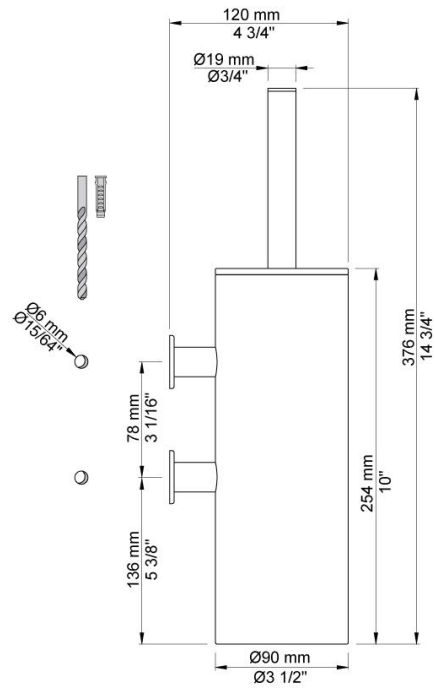

Date:

Client:

Project:

Suite 4 | 22 King Edward Road  
OSBORNE PARK WA 6017  
T 08 9344 1500  
W [seaofwhite.com.au](http://seaofwhite.com.au)

**T33**

Toilet brush holder for wall mounting.

**Available in colors**