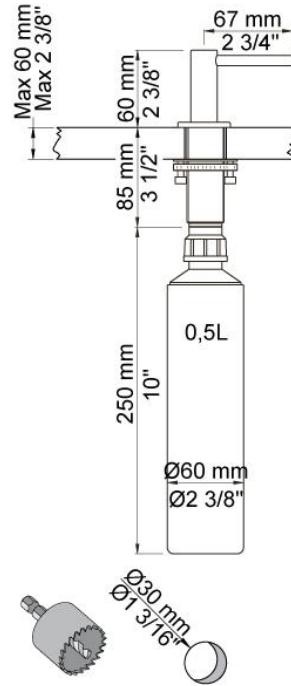

seaofwhite

Suite 4 | 22 King Edward Road
OSBORNE PARK WA 6017
T 08 9344 1500
W seaofwhite.com.au

Date:

Client:

Project:

T36

Deck-mounted soap dispenser. pH neutral liquid soap can be used (pH value: 4,5 - 7,5).Viscosity: approx. 1500cP - 2000cP at 20°C.