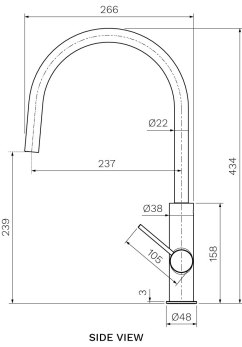

## Envy II Kitchen Mixer with Round Spout

P2.07-1HR, P2.07-1HR.02, P2.07-1HR.41, P2.07-1HR.46, P2.07-1HR.48, P2.07-1HR.50

The elegant Envy II Kitchen Mixer will complement many kitchen styles. With a high spout and the flexibility of a pull-out spray, it will suit the most committed gourmet chefs.

**Range**

Design

**Designers**

Parisi Design Team

**WxDxH**

86mm x 266mm x 434mm

**Colour / Finish**

**Material**