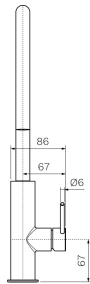

## Envy II Kitchen Mixer with Round Spout

P2.07-1HR, P2.07-1HR.02, P2.07-1HR.41, P2.07-1HR.46, P2.07-1HR.48, P2.07-1HR.50

The elegant Envy II Kitchen Mixer will complement many kitchen styles. With a high spout and the flexibility of a pull-out spray, it will suit the most committed gourmet chefs.

SIDE VIEW

FRONT VIEW

**Product type**

Kitchen Tapware

**Brand**

Parisi

**Collection**

Envy II

**Range**

Design

**Designers**

Parisi Design Team

**WxDxH**

86mm x 266mm x 434mm

**Colour / Finish**

**Material**