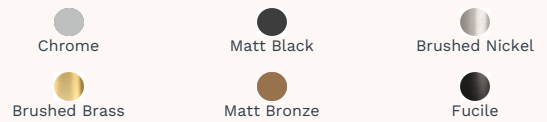

Colour / Finish