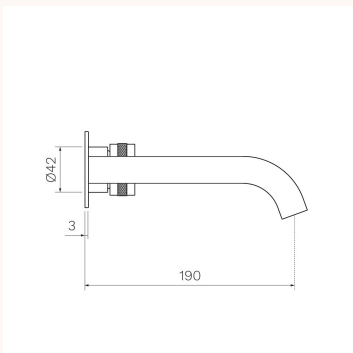

Todo II Wall Mixer with 190mm Curved Spout (Individual Flanges)

T2DO.01-2RF190C, T2DO.01-2RF190C.02, T2DO.01-2RF190C.41, T2DO.01-2RF190C.46, T2DO.01-2RF190C.48, T2DO.01-2RF190C.50

The Todo II Collection provides a stylish piece with unique design featuring no lever. Todo II also enables effortless functionality and luxury able to complement any bathroom. Brushed Nickel, Brushed Brass, Matt Bronze and Fucile finishes are PVD. Chrome and Matt Black finishes are Electroplate.

Product type

Bathroom Tapware

Brand

PARISI

Collection

Todo

Range

Design

Designers

PARISI Design Team

WxDxH

157mm x 199mm x 70mm

Colour / Finish

Material

Brass | PVD | Electroplate

WELS

6 Star

Nominal Flow Rate (L/m)

4.5 L/min

Warranty

15 Year Warranty

Availability

Stocked Item

Features:

Flange (mm): Ø67. Handle with knurling. Tilt and Turn Operation. 190mm reach. Concealed aerator.

Installation Instructions:

Replace with flow regulator (supplied) for bath application. Install with in-wall body code X2.05W (included).

PARISI