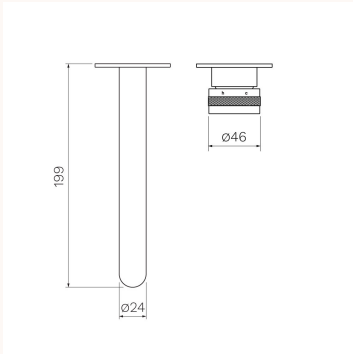

## Todo II Wall Mixer with 190mm Curved Spout (Individual Flanges)

T2DO.01-2RF190C, T2DO.01-2RF190C.02, T2DO.01-2RF190C.41, T2DO.01-2RF190C.46, T2DO.01-2RF190C.48, T2DO.01-2RF190C.50

The Todo II Collection provides a stylish piece with unique design featuring no lever. Todo II also enables effortless functionality and luxury able to complement any bathroom. Brushed Nickel, Brushed Brass, Matt Bronze and Fucile finishes are PVD. Chrome and Matt Black finishes are Electroplate.

### WxDxH

157mm x 199mm x 70mm

### Features:

Flange (mm): Ø67. Handle with knurling. Tilt and Turn Operation. 190mm reach. Concealed aerator.