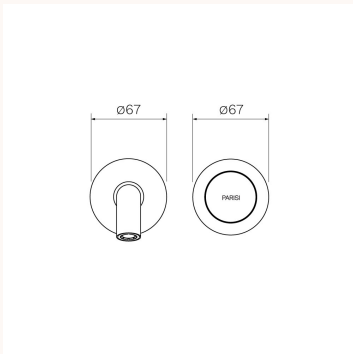

Nominal Flow Rate (L/m)

4.5 L/min

Warranty

15 Year Warranty

Availability

Stocked Item

Features:

Flange (mm): Ø67. Handle with knurling. Tilt and Turn Operation. 190mm reach. Concealed aerator.

Installation Instructions:

Replace with flow regulator (supplied) for bath application. Install with in-wall body code X2.05W (included).